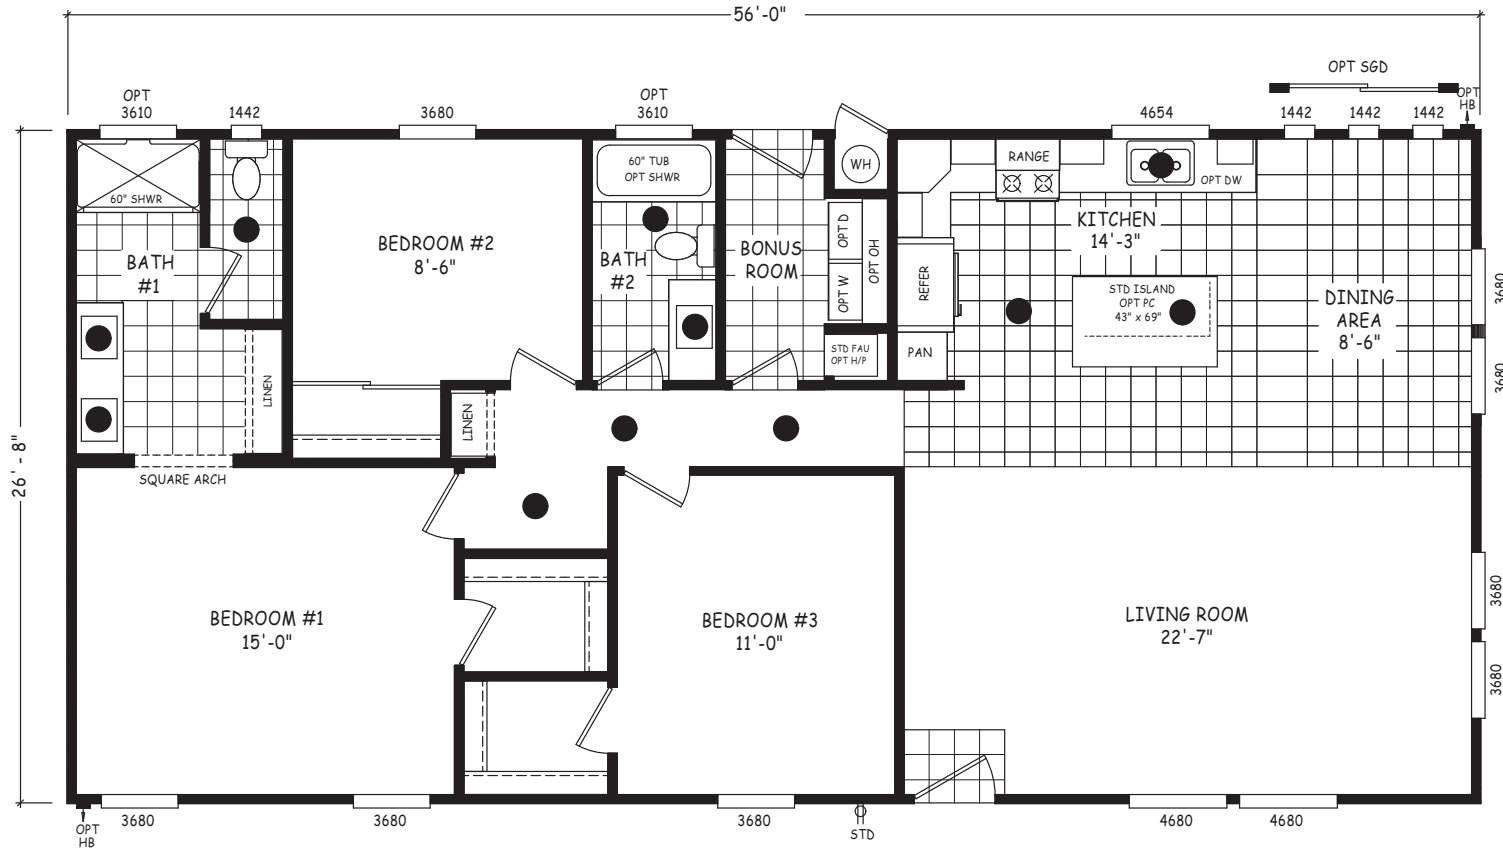

Rodney

Edge Series

1,494 SQ. FT. (Approximate) 3 Bedroom, 2 Bath

Last Updated: 7-22-24

THE HOME OUTLET
890 N. Arizona Ave.
Chandler, AZ 85225

TheHomeOutletAZ.com | 1-800-965-5401

IMPORTANT: Alta Cima Corp reserves the right to modify, cancel or substitute products or features of this event at any time without prior notice or obligation. Pictures and other promotional materials are representative and may depict or contain floor plans, square footages, elevations, options, upgrades, extra design features, decorations, floor coverings, specialty light fixtures, custom paint and wall coverings, window treatments, landscaping, sound and alarm systems, furnishings, appliances, and other designer/decorator features and amenities that are not included as part of the home and/or may not be available at all locations. Home, pricing and community information is subject to change, and homes to prior sale, at any time without notice or obligation. ©2020 Alta Cima Corp. All rights reserved.