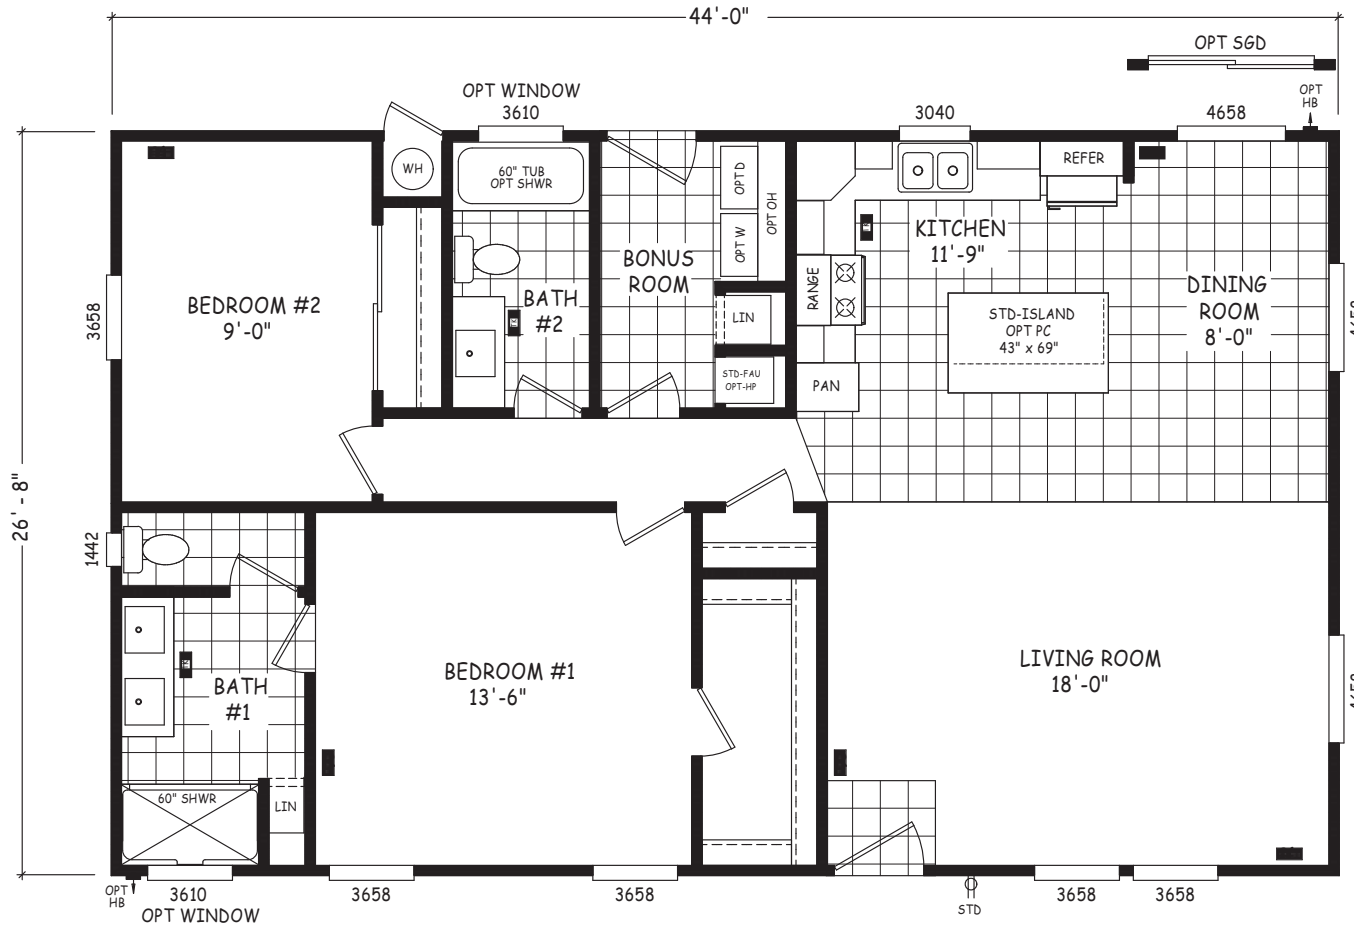

Ronald

Edge Series

1,174 SQ. FT. (Approximate) 2 Bedroom, 2 Bath

Last Updated: 8-22-22

THE HOME OUTLET
890 N. Arizona Ave.
Chandler, AZ 85225

TheHomeOutletAZ.com | 1-800-965-5401

IMPORTANT: Alta Cima Corp reserves the right to modify, cancel or substitute products or features of this event at any time without prior notice or obligation. Pictures and other promotional materials are representative and may depict or contain floor plans, square footages, elevations, options, upgrades, extra design features, decorations, floor coverings, specialty light fixtures, custom paint and wall coverings, window treatments, landscaping, sound and alarm systems, furnishings, appliances, and other designer/decorator features and amenities that are not included as part of the home and/or may not be available at all locations. Home, pricing and community information is subject to change, and homes to prior sale, at any time without notice or obligation. ©2020 Alta Cima Corp. All rights reserved.