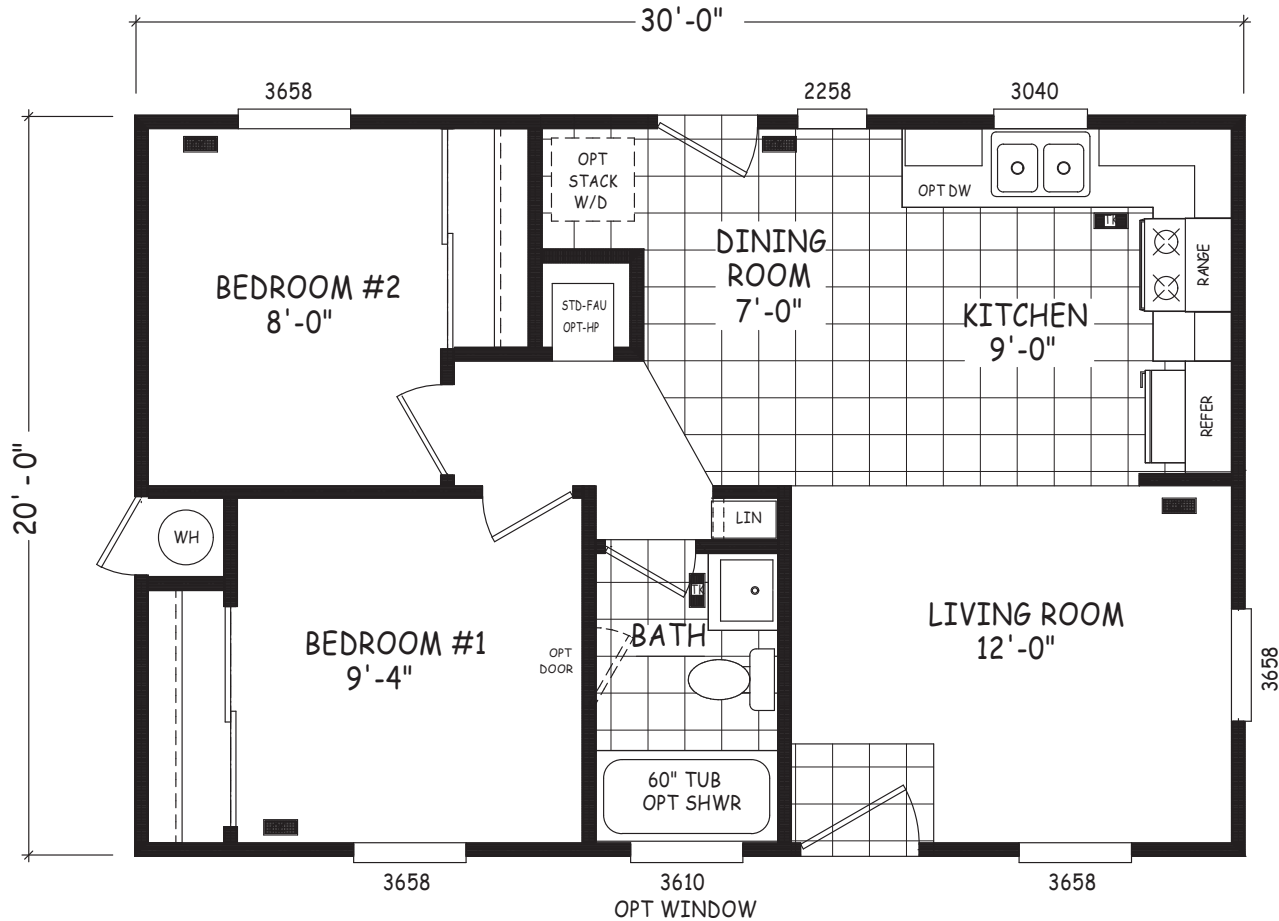

Rosser

Edge Series

600 SQ. FT. (Approximate) 2 Bedroom, 1 Bath

Last Updated: 8-22-22

THE HOME OUTLET
890 N. Arizona Ave.
Chandler, AZ 85225

TheHomeOutletAZ.com | 1-800-965-5401

IMPORTANT: Alta Cima Corp reserves the right to modify, cancel or substitute products or features of this event at any time without prior notice or obligation. Pictures and other promotional materials are representative and may depict or contain floor plans, square footages, elevations, options, upgrades, extra design features, decorations, floor coverings, specialty light fixtures, custom paint and wall coverings, window treatments, landscaping, sound and alarm systems, furnishings, appliances, and other designer/decorator features and amenities that are not included as part of the home and/or may not be available at all locations. Home, pricing and community information is subject to change, and homes to prior sale, at any time without notice or obligation. ©2020 Alta Cima Corp. All rights reserved.