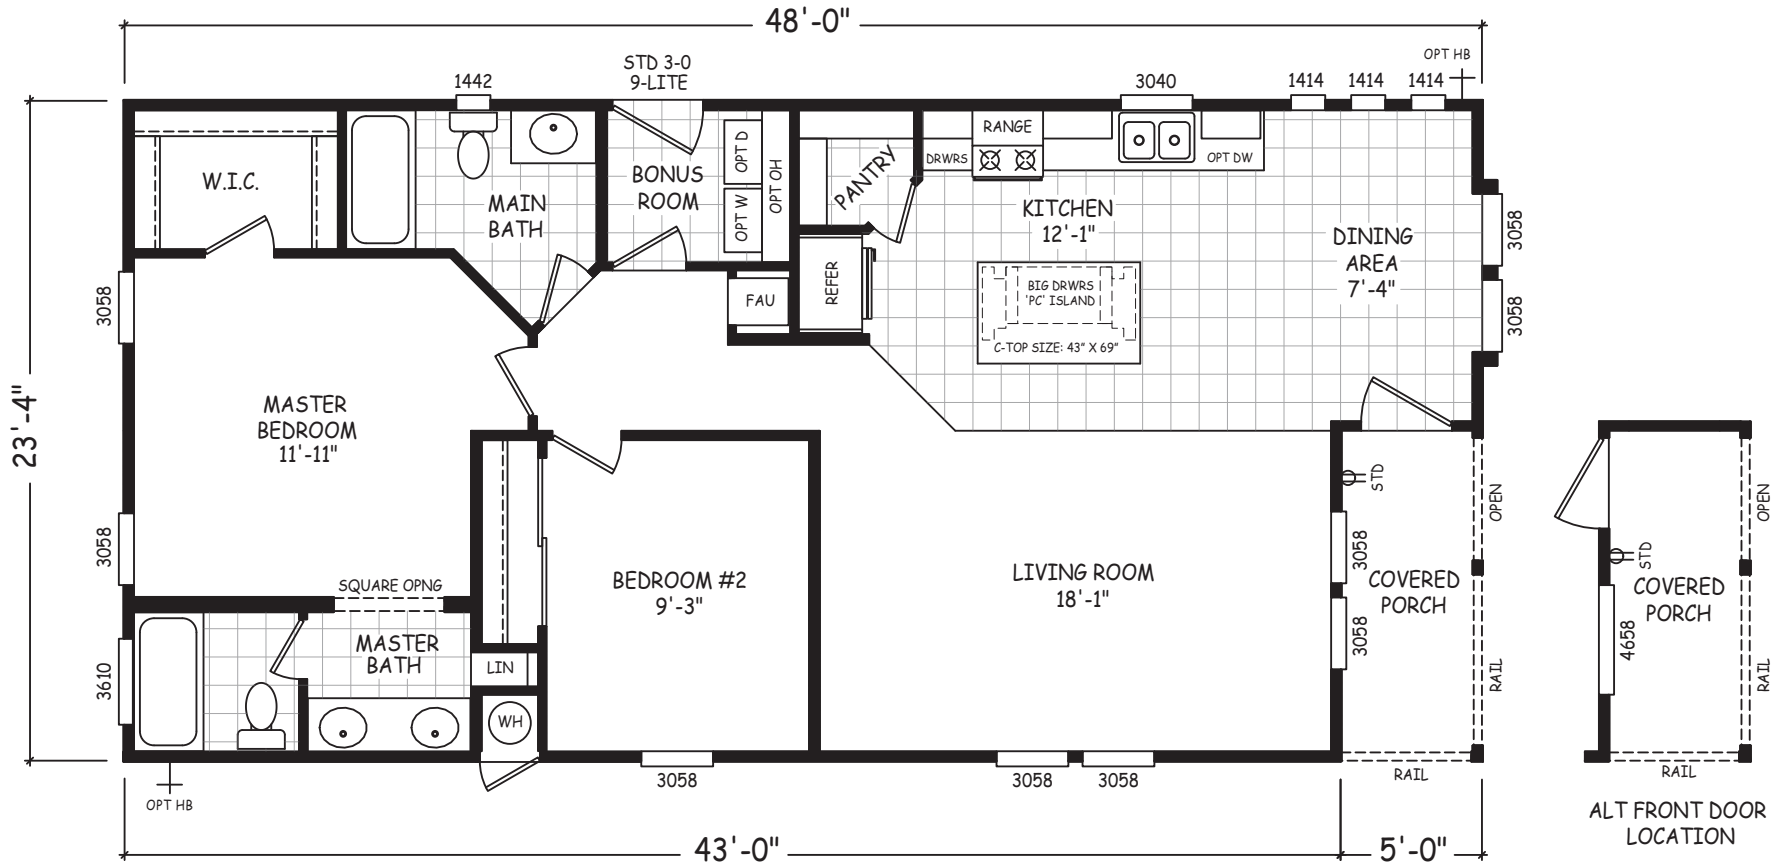

Rosthem

Sedona Ridge Classic Series

1,120 SQ. FT. (Approximate) 2 Bedroom, 2 Bath

Last Updated: 5-21-24

THE HOME OUTLET
890 N. Arizona Ave.
Chandler, AZ 85225

TheHomeOutletAZ.com | 1-800-965-5401

IMPORTANT: Alta Cima Corp reserves the right to modify, cancel or substitute products or features of this event at any time without prior notice or obligation. Pictures and other promotional materials are representative and may depict or contain floor plans, square footages, elevations, options, upgrades, extra design features, decorations, floor coverings, specialty light fixtures, custom paint and wall coverings, window treatments, landscaping, sound and alarm systems, furnishings, appliances, and other designer/decorator features and amenities that are not included as part of the home and/or may not be available at all locations. Home, pricing and community information is subject to change, and homes to prior sale, at any time without notice or obligation. ©2020 Alta Cima Corp. All rights reserved.