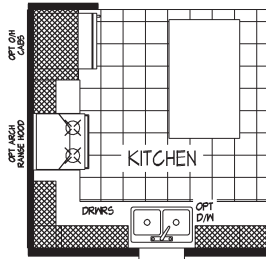

# Ryder

Desert Sky Series

1,140 SQ. FT. (Approximate) 3 Bedroom, 2 Bath

Last Updated: 5-4-26

**THE HOME OUTLET**  
890 N. Arizona Ave.  
Chandler, AZ 85225

**TheHomeOutletAZ.com | 1-800-965-5401**

**IMPORTANT:** Alta Cima Corp reserves the right to modify, cancel or substitute products or features of this event at any time without prior notice or obligation. Pictures and other promotional materials are representative and may depict or contain floor plans, square footages, elevations, options, upgrades, extra design features, decorations, floor coverings, specialty light fixtures, custom paint and wall coverings, window treatments, landscaping, sound and alarm systems, furnishings, appliances, and other designer/decorator features and amenities that are not included as part of the home and/or may not be available at all locations. Home, pricing and community information is subject to change, and homes to prior sale, at any time without notice or obligation. ©2020 Alta Cima Corp. All rights reserved.