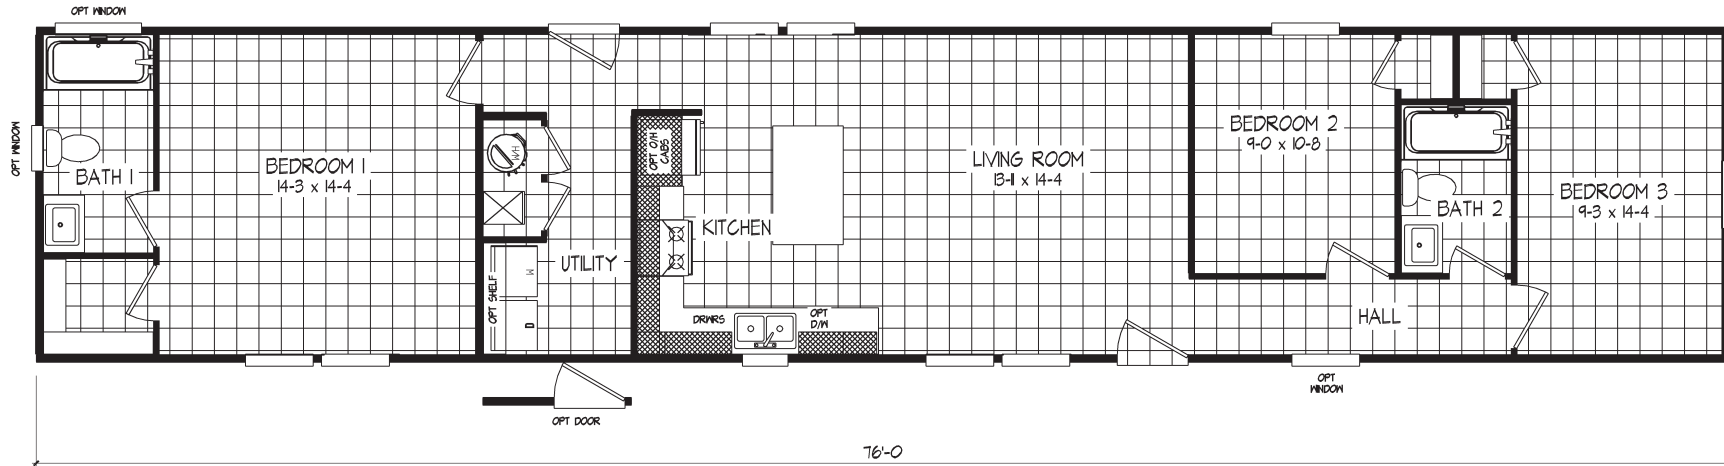

# Ryder

Desert Sky Series

1,140 SQ. FT. (Approximate) 3 Bedroom, 2 Bath

Last Updated: 5-4-26

**THE HOME OUTLET**  
890 N. Arizona Ave.  
Chandler, AZ 85225

**TheHomeOutletAZ.com | 1-800-965-5401**

**IMPORTANT:** Alta Cima Corp reserves the right to modify, cancel or substitute products or features of this event at any time without prior notice or obligation. Pictures and other promotional materials are representative and may depict or contain floor plans, square footages, elevations, options, upgrades, extra design features, decorations, floor coverings, specialty light fixtures, custom paint and wall coverings, window treatments, landscaping, sound and alarm systems, furnishings, appliances, and other designer/decorator features and amenities that are not included as part of the home and/or may not be available at all locations. Home, pricing and community information is subject to change, and homes to prior sale, at any time without notice or obligation. ©2020 Alta Cima Corp. All rights reserved.