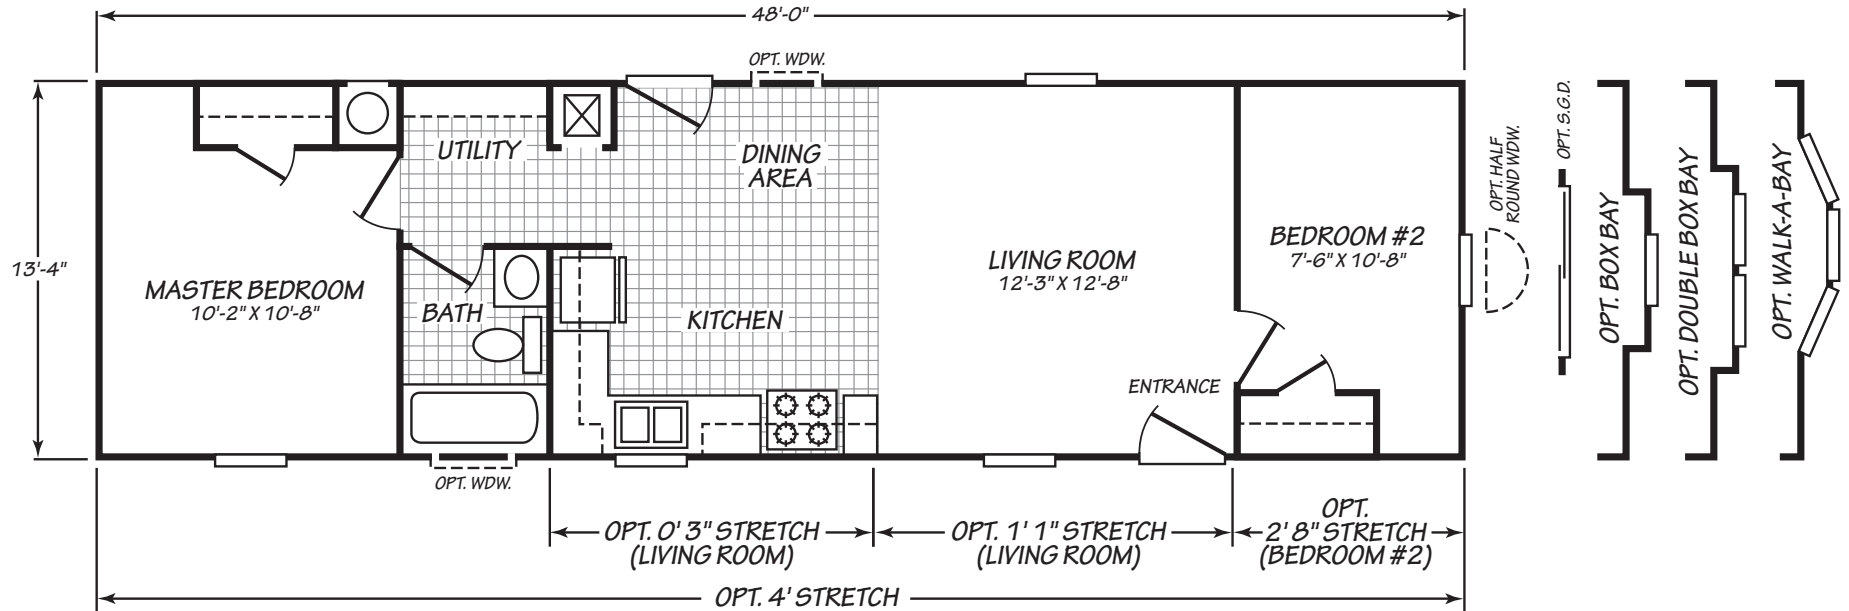

# Sallis

Canyon Lake Series

639 SQ. FT. (Approximate) 2 Bedroom, 1 Bath

Last Updated: 1-24-24

**THE HOME OUTLET**  
890 N. Arizona Ave.  
Chandler, AZ 85225

**TheHomeOutletAZ.com | 1-800-965-5401**

**IMPORTANT:** Alta Cima Corp reserves the right to modify, cancel or substitute products or features of this event at any time without prior notice or obligation. Pictures and other promotional materials are representative and may depict or contain floor plans, square footages, elevations, options, upgrades, extra design features, decorations, floor coverings, specialty light fixtures, custom paint and wall coverings, window treatments, landscaping, sound and alarm systems, furnishings, appliances, and other designer/decorator features and amenities that are not included as part of the home and/or may not be available at all locations. Home, pricing and community information is subject to change, and homes to prior sale, at any time without notice or obligation. ©2020 Alta Cima Corp. All rights reserved.