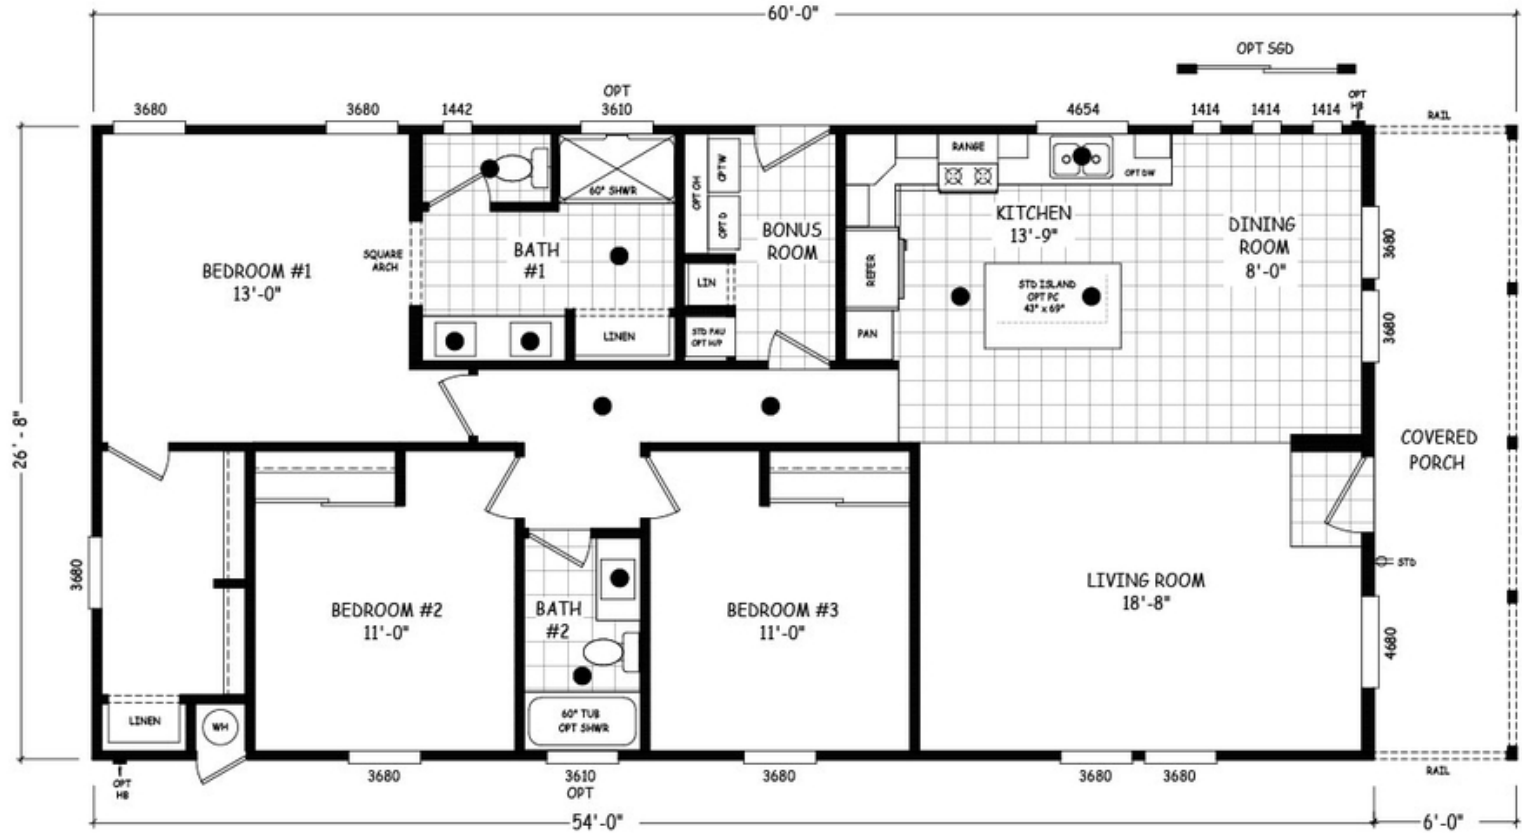

San Simon

Edge Series

1,600 SQ. FT. (Approximate) 3 Bedroom, 2 Bath

Last Updated: 7-22-24

THE HOME OUTLET
890 N. Arizona Ave.
Chandler, AZ 85225

TheHomeOutletAZ.com | 1-800-965-5401

IMPORTANT: Alta Cima Corp reserves the right to modify, cancel or substitute products or features of this event at any time without prior notice or obligation. Pictures and other promotional materials are representative and may depict or contain floor plans, square footages, elevations, options, upgrades, extra design features, decorations, floor coverings, specialty light fixtures, custom paint and wall coverings, window treatments, landscaping, sound and alarm systems, furnishings, appliances, and other designer/decorator features and amenities that are not included as part of the home and/or may not be available at all locations. Home, pricing and community information is subject to change, and homes to prior sale, at any time without notice or obligation. ©2020 Alta Cima Corp. All rights reserved.