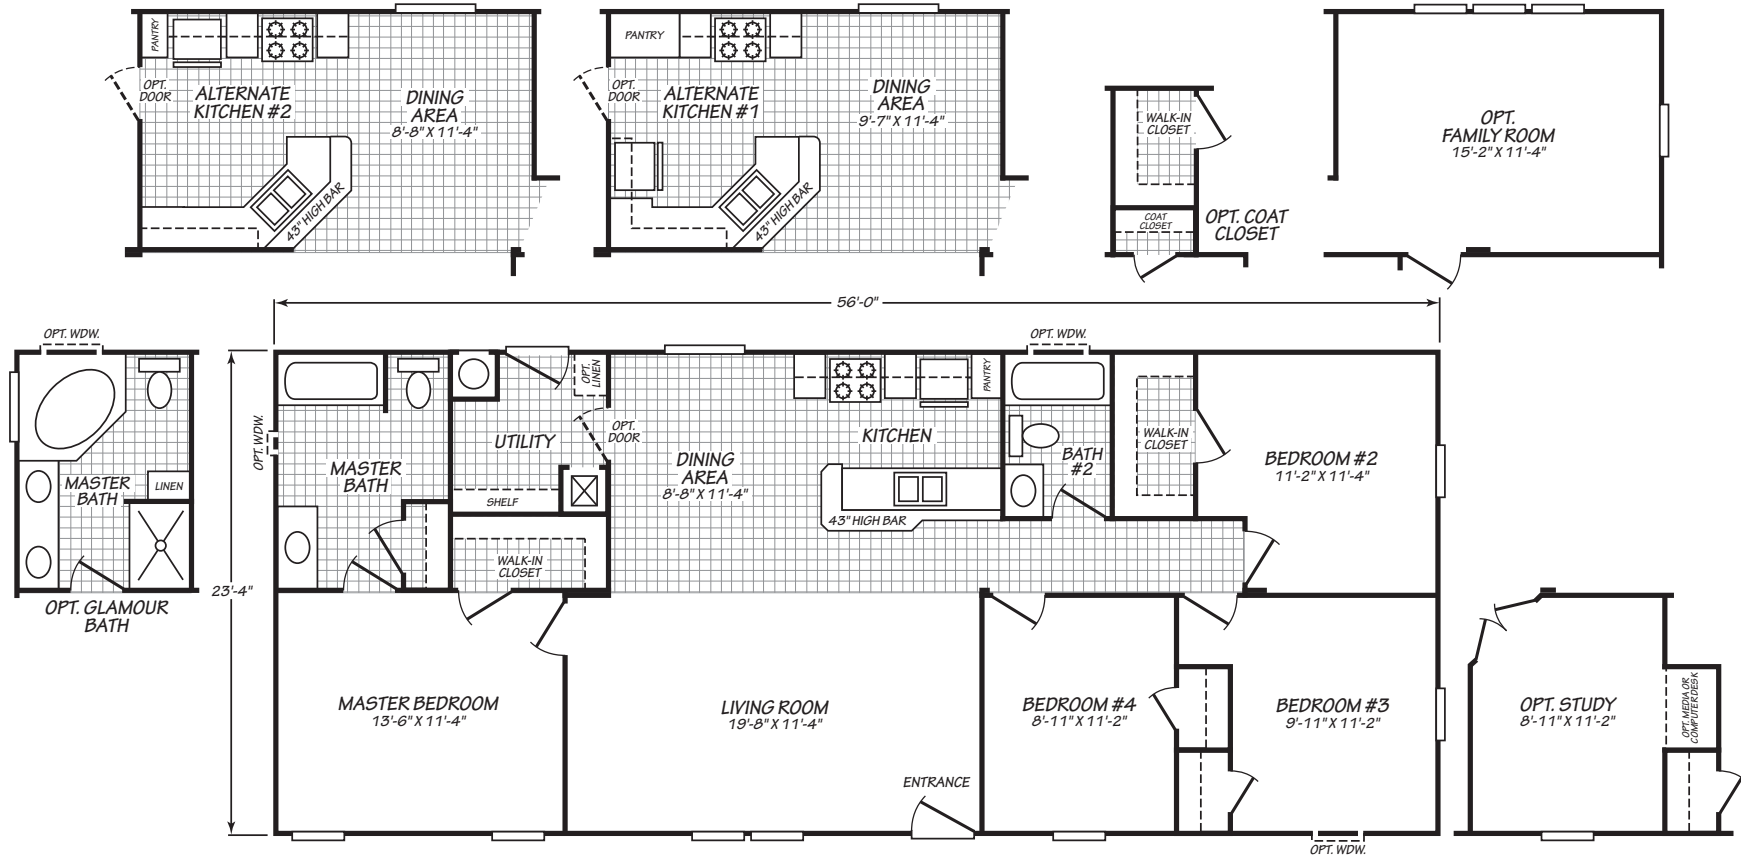

Sentinel

Canyon Lake Series

1,306 SQ. FT. (Approximate) 4 Bedroom, 2 Bath

Last Updated: 1-24-24

THE HOME OUTLET
890 N. Arizona Ave.
Chandler, AZ 85225

TheHomeOutletAZ.com | 1-800-965-5401

IMPORTANT: Alta Cima Corp reserves the right to modify, cancel or substitute products or features of this event at any time without prior notice or obligation. Pictures and other promotional materials are representative and may depict or contain floor plans, square footages, elevations, options, upgrades, extra design features, decorations, floor coverings, specialty light fixtures, custom paint and wall coverings, window treatments, landscaping, sound and alarm systems, furnishings, appliances, and other designer/decorator features and amenities that are not included as part of the home and/or may not be available at all locations. Home, pricing and community information is subject to change, and homes to prior sale, at any time without notice or obligation. ©2020 Alta Cima Corp. All rights reserved.