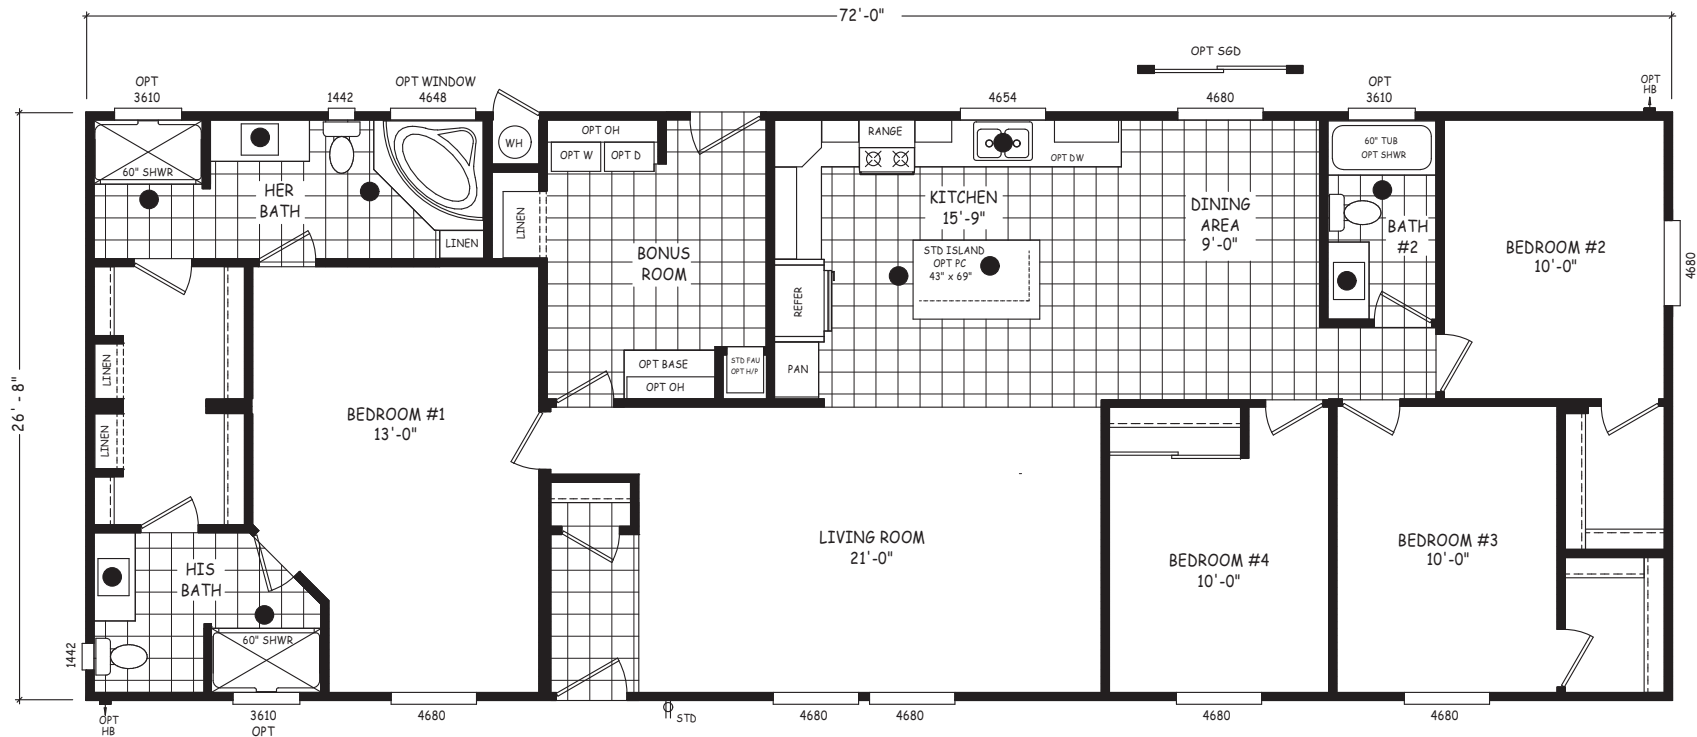

Serene

Edge Series

1,920 SQ. FT. (Approximate) 4 Bedroom, 3 Bath

Last Updated: 7-22-24

THE HOME OUTLET
890 N. Arizona Ave.
Chandler, AZ 85225

TheHomeOutletAZ.com | 1-800-965-5401

IMPORTANT: Alta Cima Corp reserves the right to modify, cancel or substitute products or features of this event at any time without prior notice or obligation. Pictures and other promotional materials are representative and may depict or contain floor plans, square footages, elevations, options, upgrades, extra design features, decorations, floor coverings, specialty light fixtures, custom paint and wall coverings, window treatments, landscaping, sound and alarm systems, furnishings, appliances, and other designer/decorator features and amenities that are not included as part of the home and/or may not be available at all locations. Home, pricing and community information is subject to change, and homes to prior sale, at any time without notice or obligation. ©2020 Alta Cima Corp. All rights reserved.