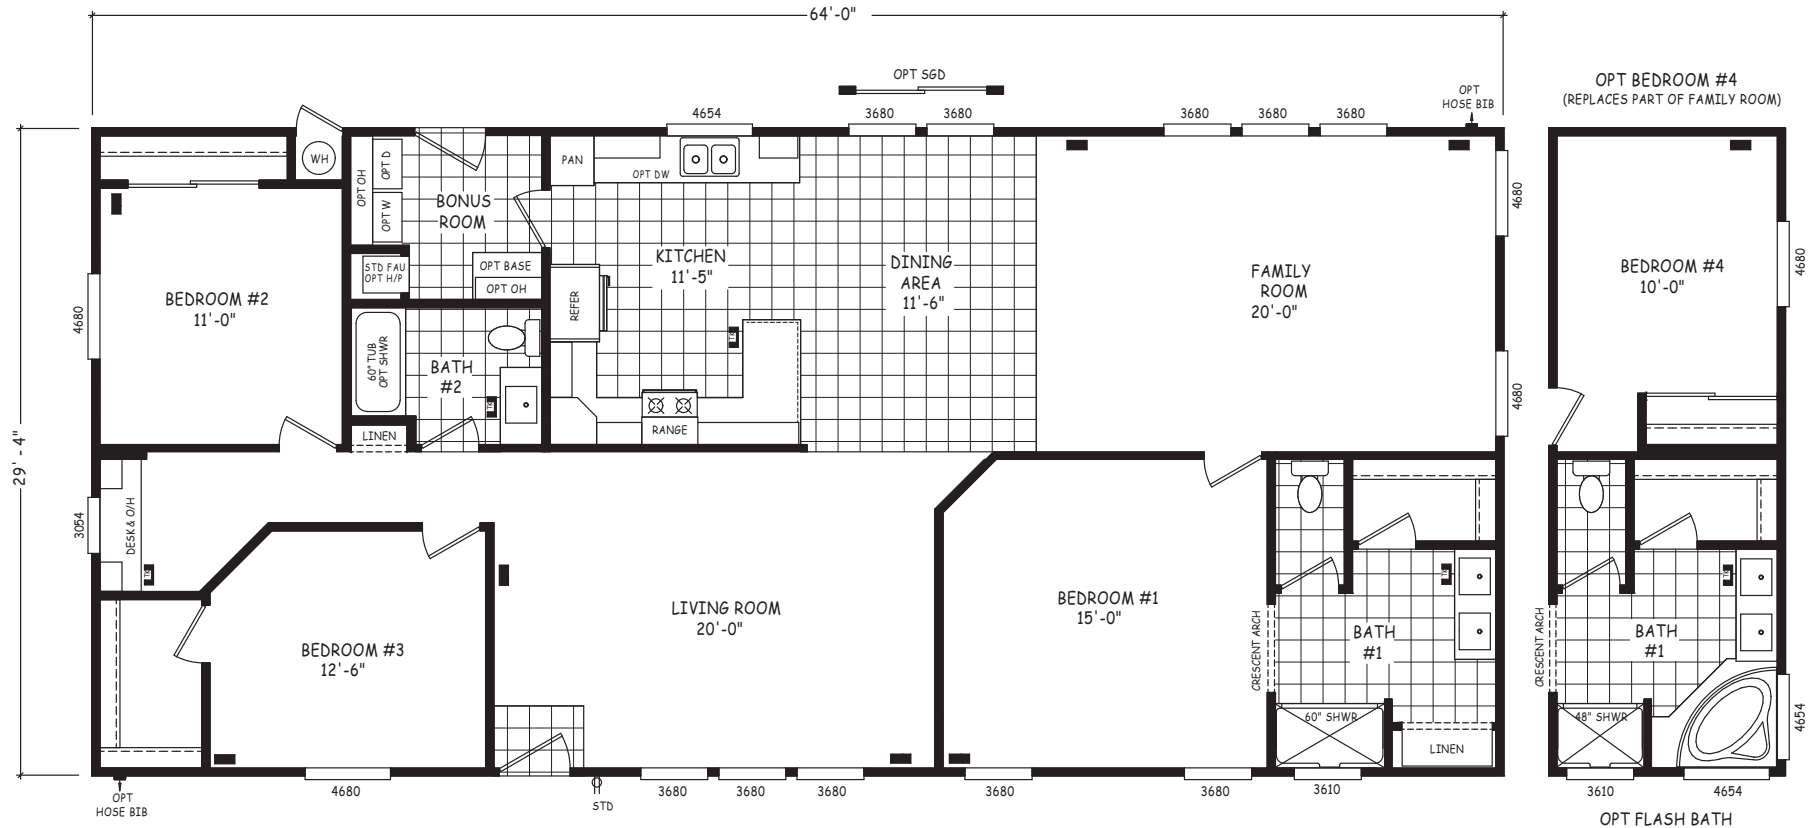

# Shavely

Pinnacle Series

1,877 SQ. FT. (Approximate) 3 Bedroom, 2 Bath

Last Updated: 8-22-22

**THE HOME OUTLET**  
890 N. Arizona Ave.  
Chandler, AZ 85225

**TheHomeOutletAZ.com | 1-800-965-5401**

**IMPORTANT:** Alta Cima Corp reserves the right to modify, cancel or substitute products or features of this event at any time without prior notice or obligation. Pictures and other promotional materials are representative and may depict or contain floor plans, square footages, elevations, options, upgrades, extra design features, decorations, floor coverings, specialty light fixtures, custom paint and wall coverings, window treatments, landscaping, sound and alarm systems, furnishings, appliances, and other designer/decorator features and amenities that are not included as part of the home and/or may not be available at all locations. Home, pricing and community information is subject to change, and homes to prior sale, at any time without notice or obligation. ©2020 Alta Cima Corp. All rights reserved.