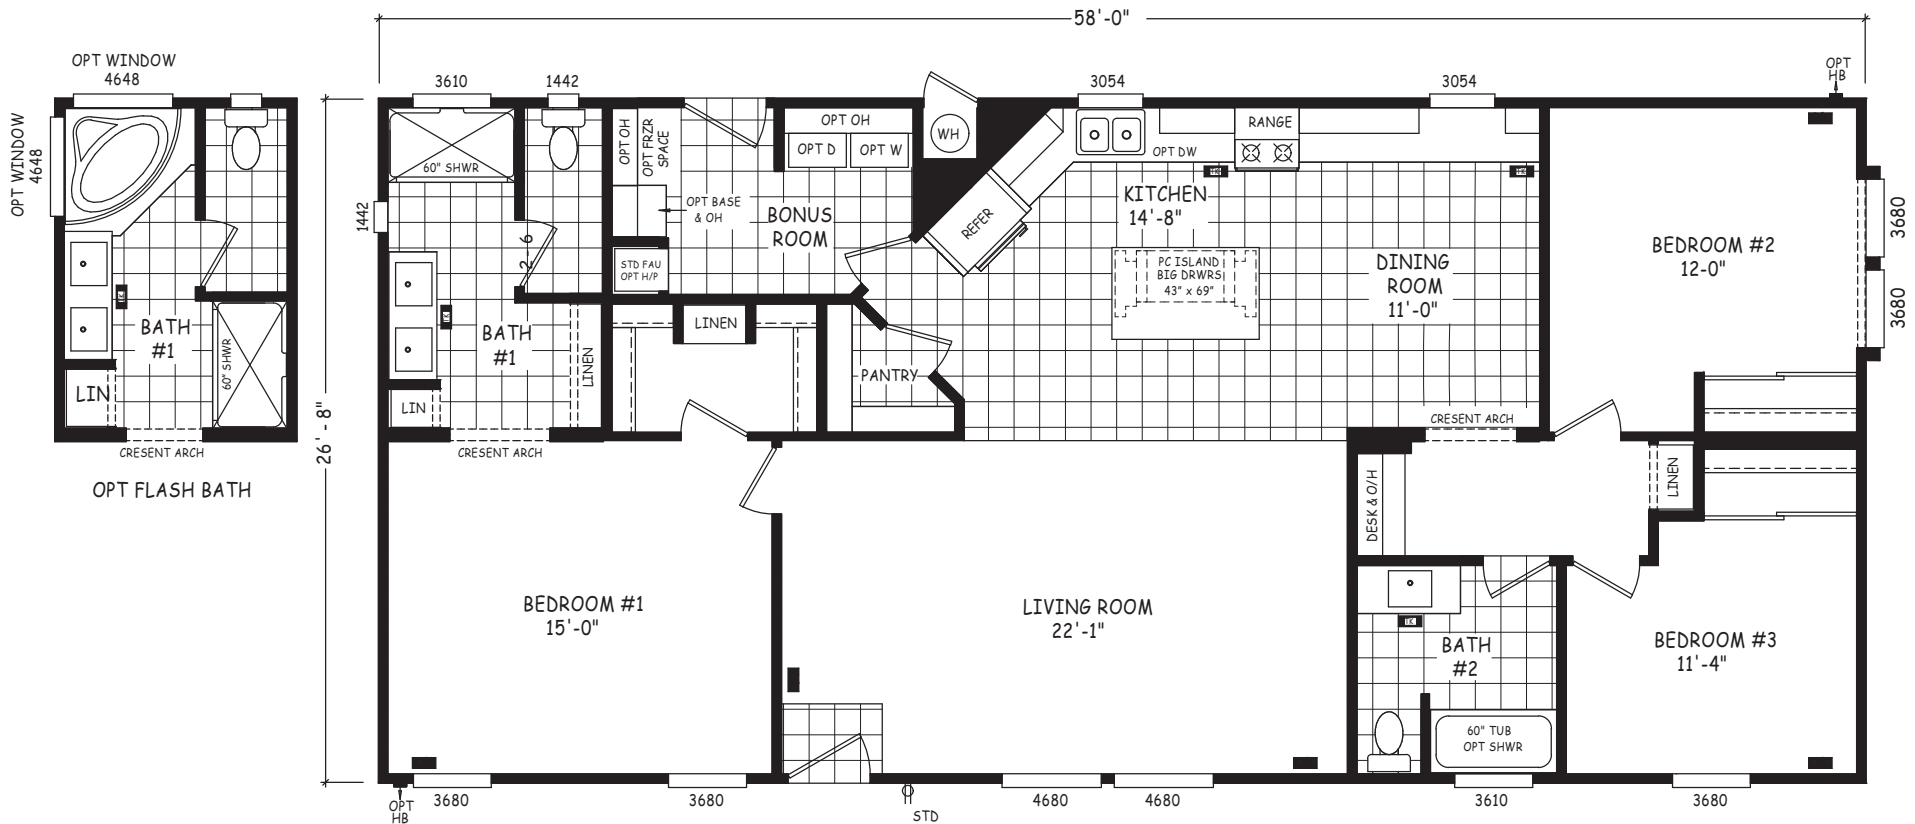

Silvano

Pinnacle Series

1,547 SQ. FT. (Approximate) 3 Bedroom, 2 Bath

Last Updated: 8-22-22

THE HOME OUTLET
890 N. Arizona Ave.
Chandler, AZ 85225

TheHomeOutletAZ.com | 1-800-965-5401

IMPORTANT: Alta Cima Corp reserves the right to modify, cancel or substitute products or features of this event at any time without prior notice or obligation. Pictures and other promotional materials are representative and may depict or contain floor plans, square footages, elevations, options, upgrades, extra design features, decorations, floor coverings, specialty light fixtures, custom paint and wall coverings, window treatments, landscaping, sound and alarm systems, furnishings, appliances, and other designer/decorator features and amenities that are not included as part of the home and/or may not be available at all locations. Home, pricing and community information is subject to change, and homes to prior sale, at any time without notice or obligation. ©2020 Alta Cima Corp. All rights reserved.