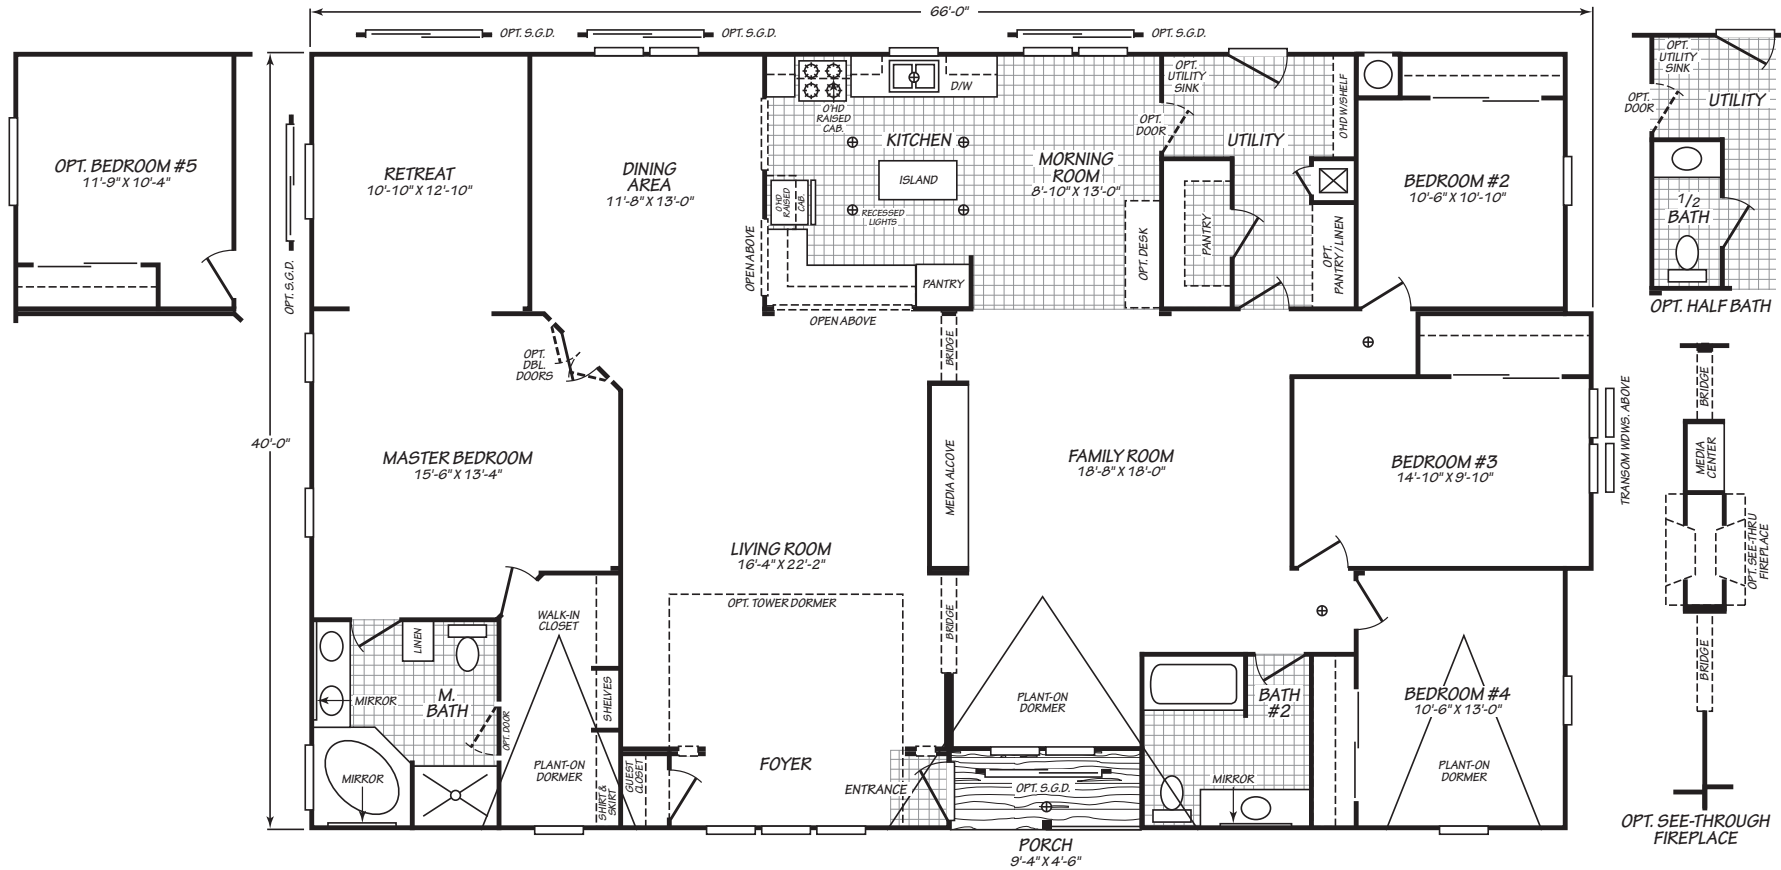

Soledad

Vogue II Series

2,563 SQ. FT. (Approximate) 4 Bedroom, 2 Bath

Last Updated: 1-24-24

THE HOME OUTLET
890 N. Arizona Ave.
Chandler, AZ 85225

TheHomeOutletAZ.com | 1-800-965-5401

IMPORTANT: Alta Cima Corp reserves the right to modify, cancel or substitute products or features of this event at any time without prior notice or obligation. Pictures and other promotional materials are representative and may depict or contain floor plans, square footages, elevations, options, upgrades, extra design features, decorations, floor coverings, specialty light fixtures, custom paint and wall coverings, window treatments, landscaping, sound and alarm systems, furnishings, appliances, and other designer/decorator features and amenities that are not included as part of the home and/or may not be available at all locations. Home, pricing and community information is subject to change, and homes to prior sale, at any time without notice or obligation. ©2020 Alta Cima Corp. All rights reserved.