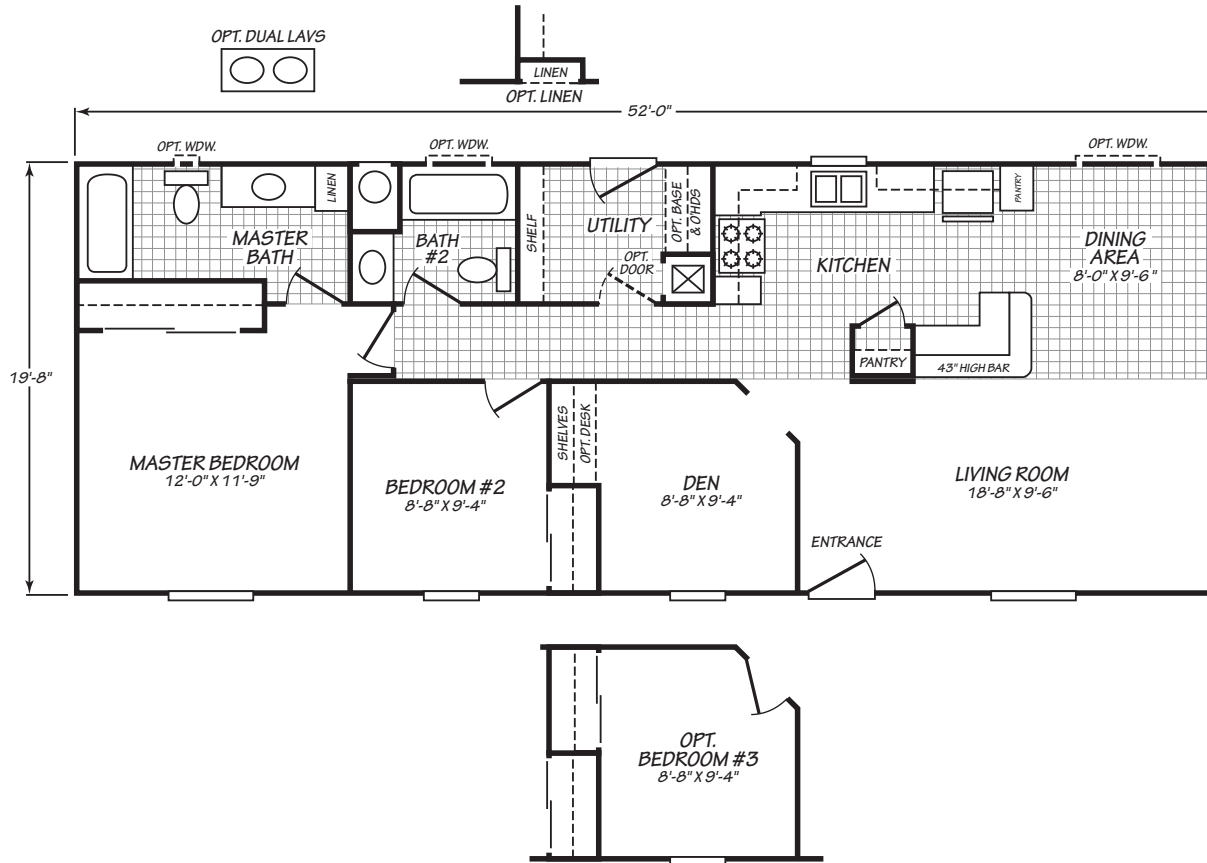

# Solstice

Canyon Lake Series

1,022 SQ. FT. (Approximate) 2 Bedroom, 2 Bath

Last Updated: 1-24-24

**THE HOME OUTLET**  
890 N. Arizona Ave.  
Chandler, AZ 85225

**TheHomeOutletAZ.com | 1-800-965-5401**

**IMPORTANT:** Alta Cima Corp reserves the right to modify, cancel or substitute products or features of this event at any time without prior notice or obligation. Pictures and other promotional materials are representative and may depict or contain floor plans, square footages, elevations, options, upgrades, extra design features, decorations, floor coverings, specialty light fixtures, custom paint and wall coverings, window treatments, landscaping, sound and alarm systems, furnishings, appliances, and other designer/decorator features and amenities that are not included as part of the home and/or may not be available at all locations. Home, pricing and community information is subject to change, and homes to prior sale, at any time without notice or obligation. ©2020 Alta Cima Corp. All rights reserved.