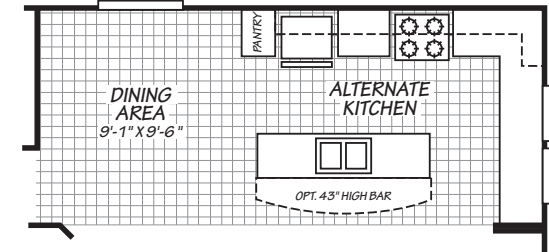

# Solstice

Canyon Lake Series

1,022 SQ. FT. (Approximate) 2 Bedroom, 2 Bath

Last Updated: 1-24-24

**THE HOME OUTLET**  
890 N. Arizona Ave.  
Chandler, AZ 85225

**TheHomeOutletAZ.com | 1-800-965-5401**

**IMPORTANT:** Alta Cima Corp reserves the right to modify, cancel or substitute products or features of this event at any time without prior notice or obligation. Pictures and other promotional materials are representative and may depict or contain floor plans, square footages, elevations, options, upgrades, extra design features, decorations, floor coverings, specialty light fixtures, custom paint and wall coverings, window treatments, landscaping, sound and alarm systems, furnishings, appliances, and other designer/decorator features and amenities that are not included as part of the home and/or may not be available at all locations. Home, pricing and community information is subject to change, and homes to prior sale, at any time without notice or obligation. ©2020 Alta Cima Corp. All rights reserved.