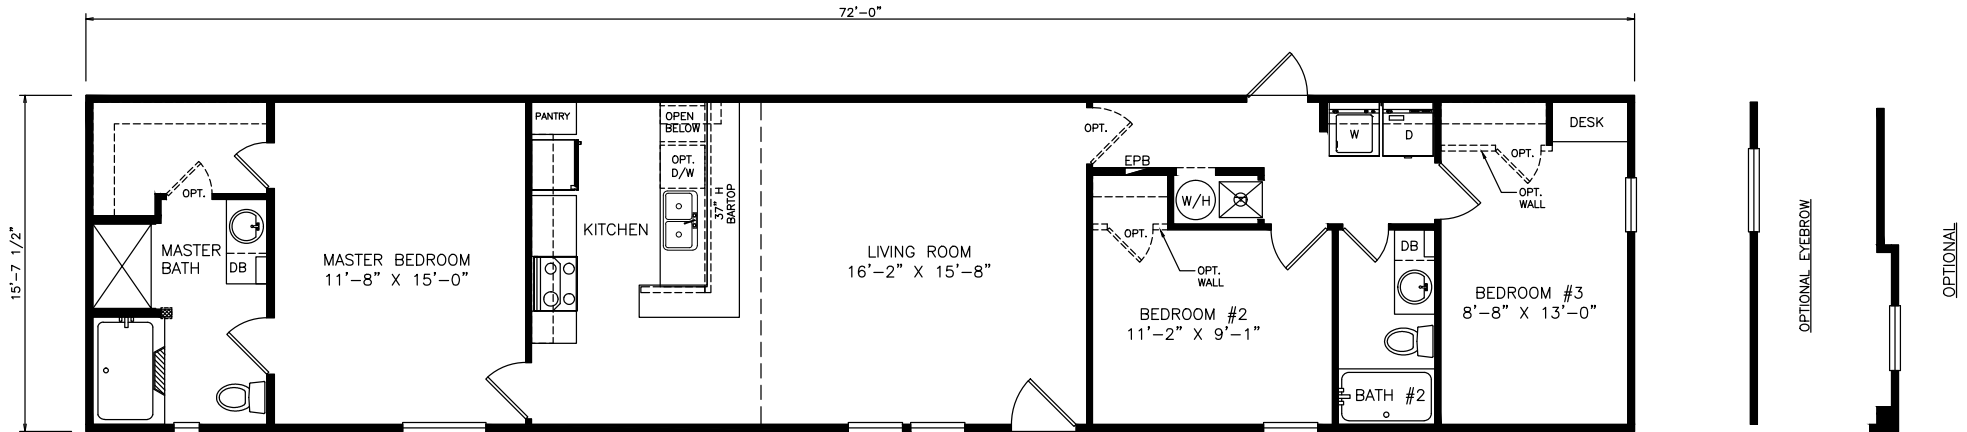

Sresson

Heritage Series - Single Section

1,130 SQ. FT. (Approximate) 3 Bedrooms, 2 Baths

Last Updated: 6-22-21

THE HOME OUTLET
890 N. Arizona Ave.
Chandler, AZ 85225

TheHomeOutletAZ.com | 1-800-965-5401

IMPORTANT: Alta Cima Corp reserves the right to modify, cancel or substitute products or features of this event at any time without prior notice or obligation. Pictures and other promotional materials are representative and may depict or contain floor plans, square footages, elevations, options, upgrades, extra design features, decorations, floor coverings, specialty light fixtures, custom paint and wall coverings, window treatments, landscaping, sound and alarm systems, furnishings, appliances, and other designer/decorator features and amenities that are not included as part of the home and/or may not be available at all locations. Home, pricing and community information is subject to change, and homes to prior sale, at any time without notice or obligation. ©2020 Alta Cima Corp. All rights reserved.