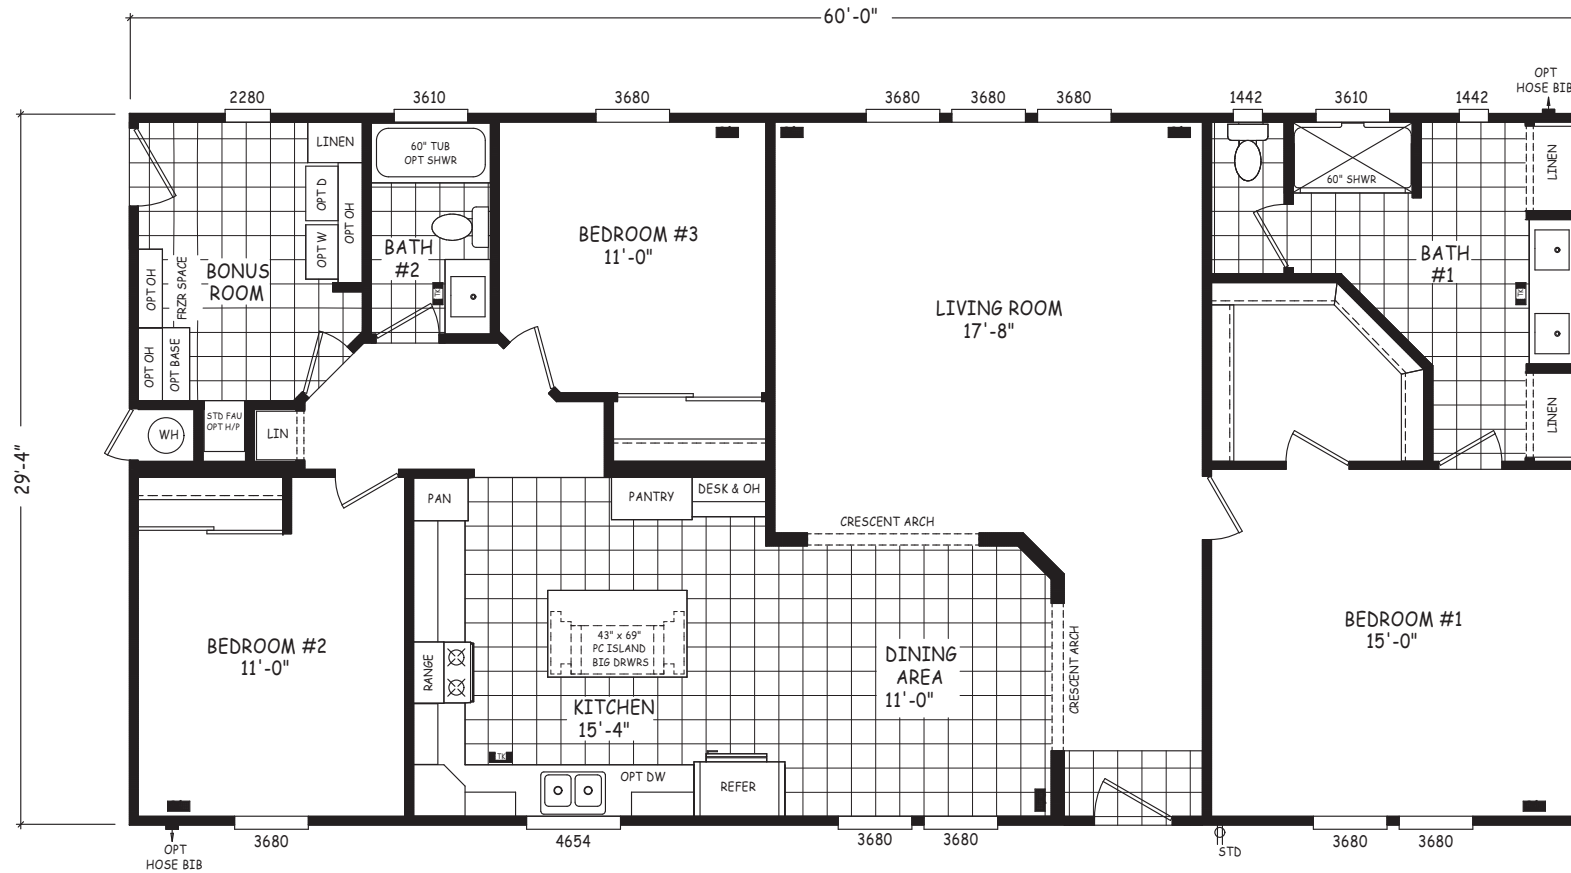

Suffock

Pinnacle Series

1,760 SQ. FT. (Approximate) 3 Bedroom, 2 Bath

Last Updated: 8-22-22

THE HOME OUTLET
890 N. Arizona Ave.
Chandler, AZ 85225

TheHomeOutletAZ.com | 1-800-965-5401

IMPORTANT: Alta Cima Corp reserves the right to modify, cancel or substitute products or features of this event at any time without prior notice or obligation. Pictures and other promotional materials are representative and may depict or contain floor plans, square footages, elevations, options, upgrades, extra design features, decorations, floor coverings, specialty light fixtures, custom paint and wall coverings, window treatments, landscaping, sound and alarm systems, furnishings, appliances, and other designer/decorator features and amenities that are not included as part of the home and/or may not be available at all locations. Home, pricing and community information is subject to change, and homes to prior sale, at any time without notice or obligation. ©2020 Alta Cima Corp. All rights reserved.