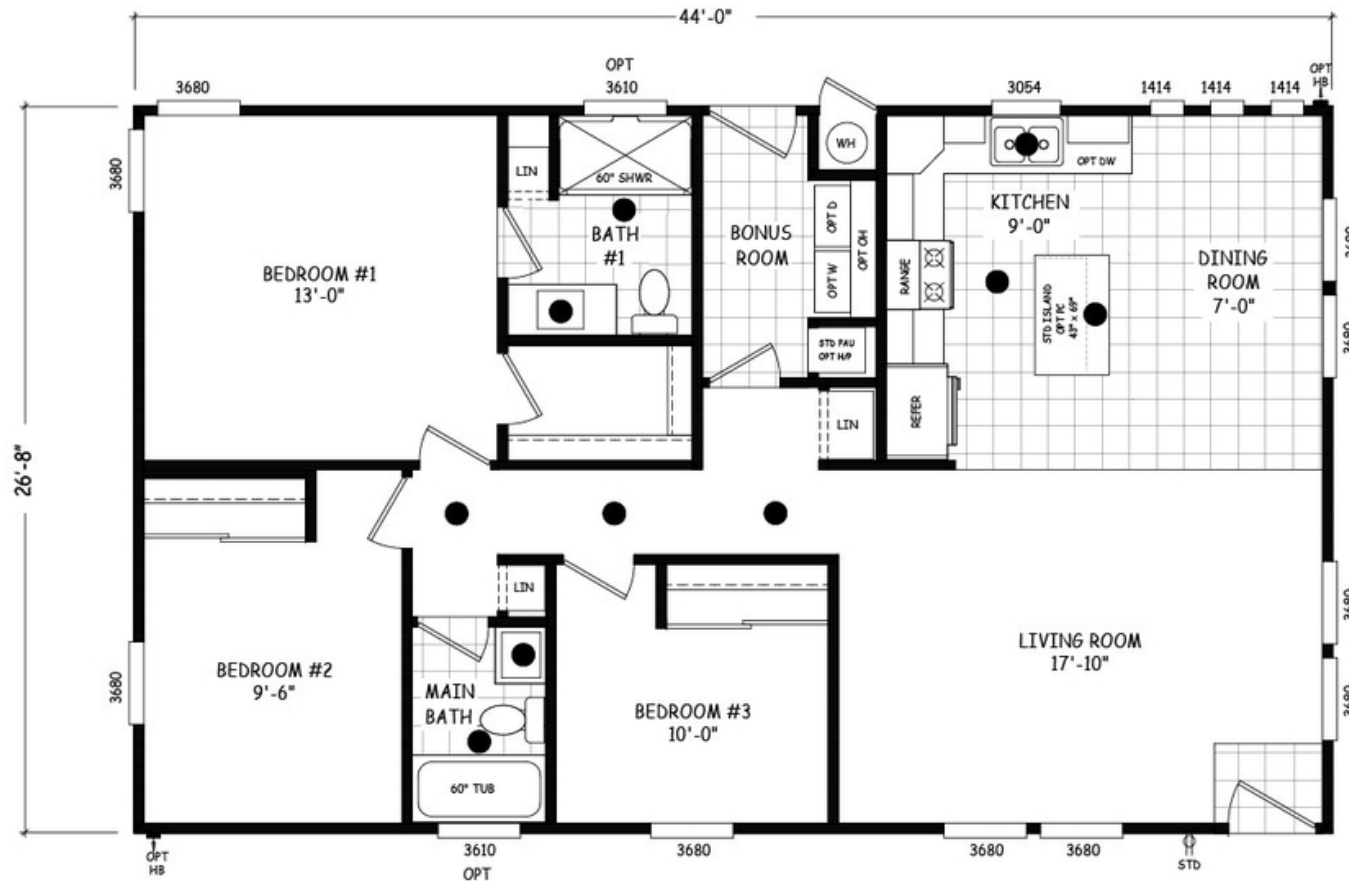

Sunizona

Edge Series

1,174 SQ. FT. (Approximate) 3 Bedroom, 2 Bath

Last Updated: 7-22-24

THE HOME OUTLET
890 N. Arizona Ave.
Chandler, AZ 85225

TheHomeOutletAZ.com | 1-800-965-5401

IMPORTANT: Alta Cima Corp reserves the right to modify, cancel or substitute products or features of this event at any time without prior notice or obligation. Pictures and other promotional materials are representative and may depict or contain floor plans, square footages, elevations, options, upgrades, extra design features, decorations, floor coverings, specialty light fixtures, custom paint and wall coverings, window treatments, landscaping, sound and alarm systems, furnishings, appliances, and other designer/decorator features and amenities that are not included as part of the home and/or may not be available at all locations. Home, pricing and community information is subject to change, and homes to prior sale, at any time without notice or obligation. ©2020 Alta Cima Corp. All rights reserved.