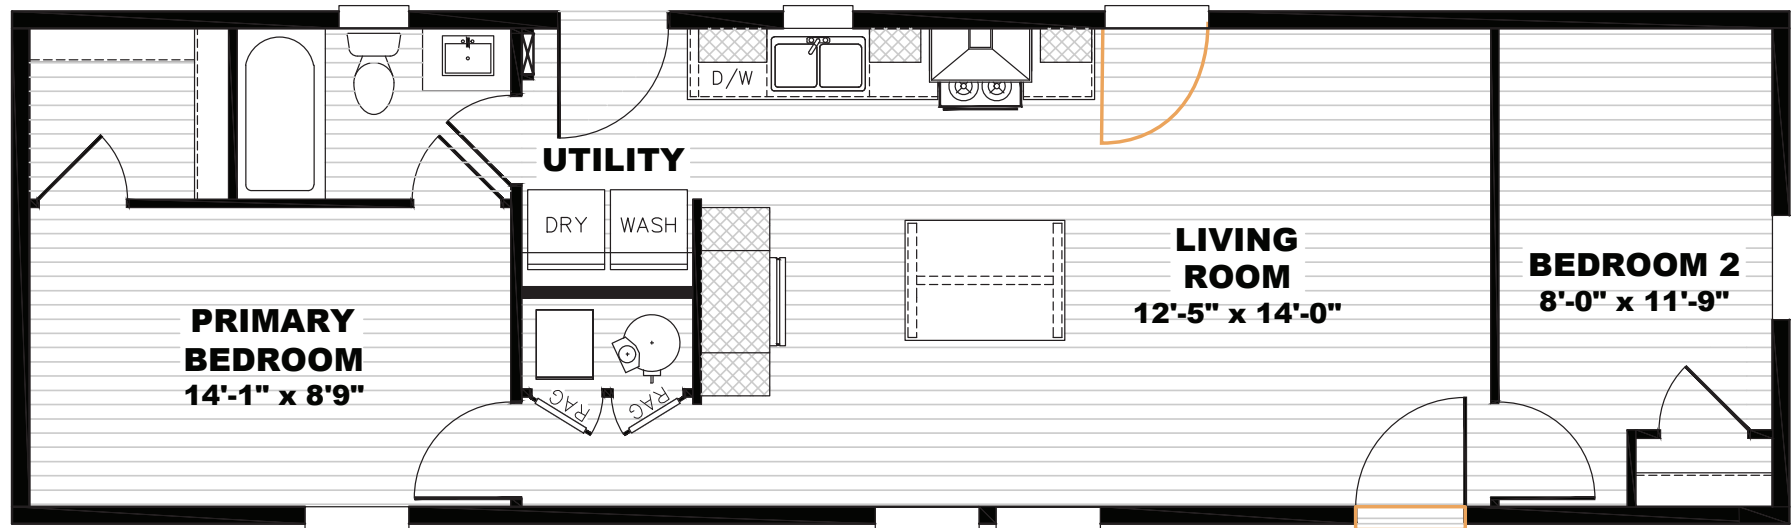

# Sutterton

Tempo Series - Single Section

780 SQ. FT. (Approximate) 2 Bedroom, 1 Bath

Last Updated: 7-10-22

Alternate Door Location Available

**THE HOME OUTLET**  
890 N. Arizona Ave.  
Chandler, AZ 85225

**TheHomeOutletAZ.com | 1-800-965-5401**