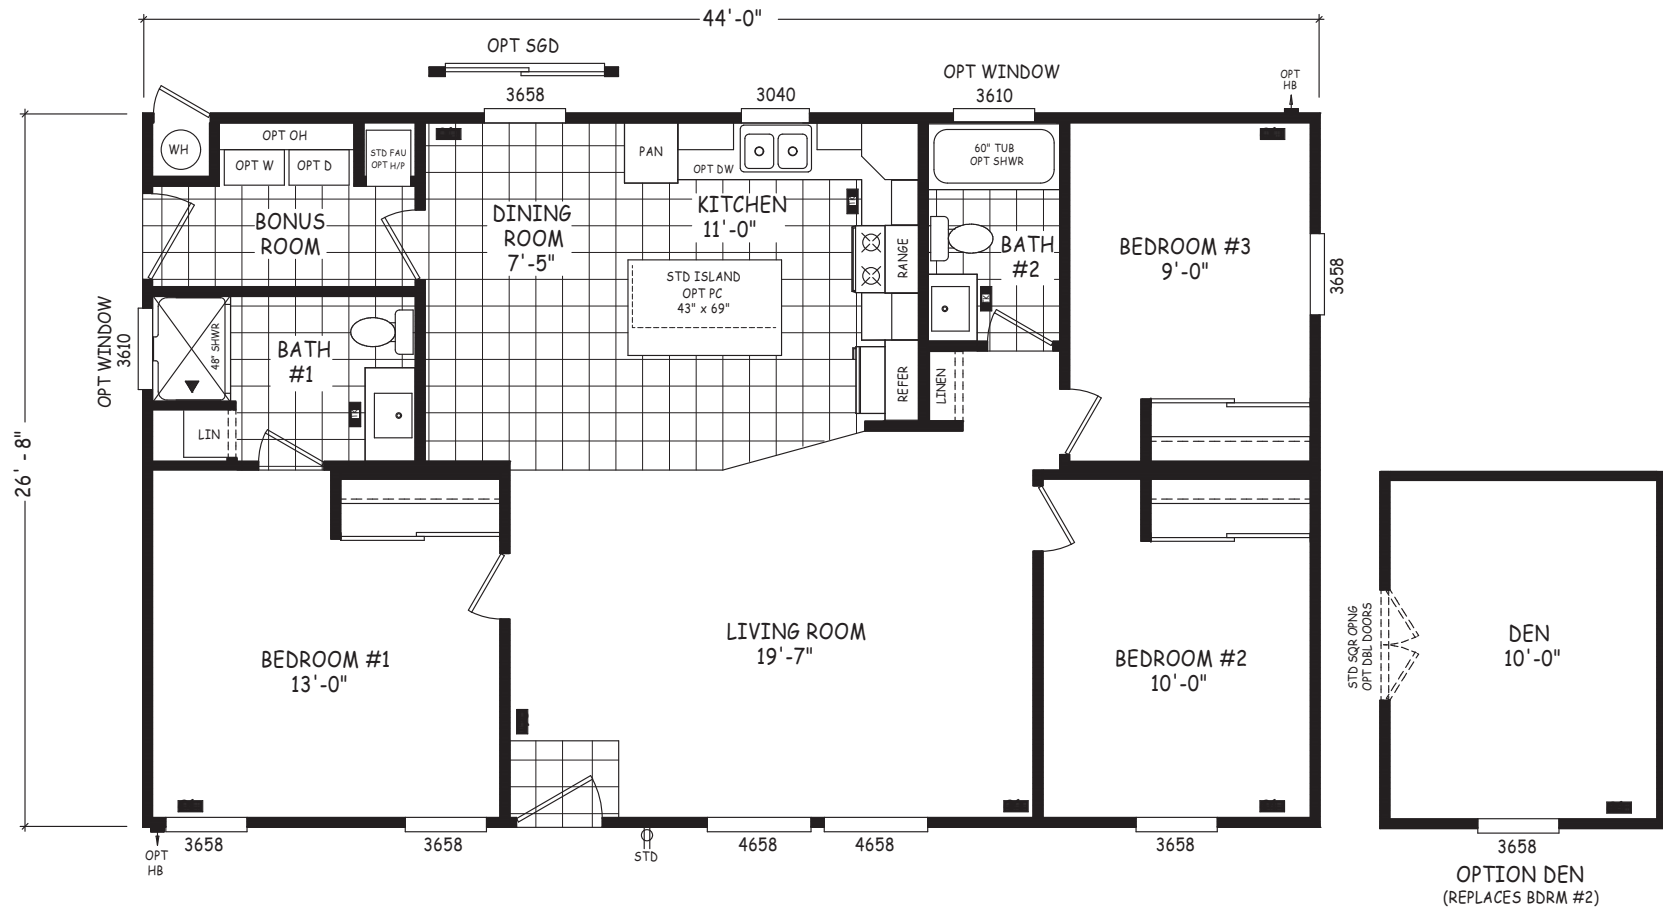

Tarkio

Edge Series

1,174 SQ. FT. (Approximate) 3 Bedroom, 2 Bath

Last Updated: 8-22-22

THE HOME OUTLET
890 N. Arizona Ave.
Chandler, AZ 85225

TheHomeOutletAZ.com | 1-800-965-5401

IMPORTANT: Alta Cima Corp reserves the right to modify, cancel or substitute products or features of this event at any time without prior notice or obligation. Pictures and other promotional materials are representative and may depict or contain floor plans, square footages, elevations, options, upgrades, extra design features, decorations, floor coverings, specialty light fixtures, custom paint and wall coverings, window treatments, landscaping, sound and alarm systems, furnishings, appliances, and other designer/decorator features and amenities that are not included as part of the home and/or may not be available at all locations. Home, pricing and community information is subject to change, and homes to prior sale, at any time without notice or obligation. ©2020 Alta Cima Corp. All rights reserved.