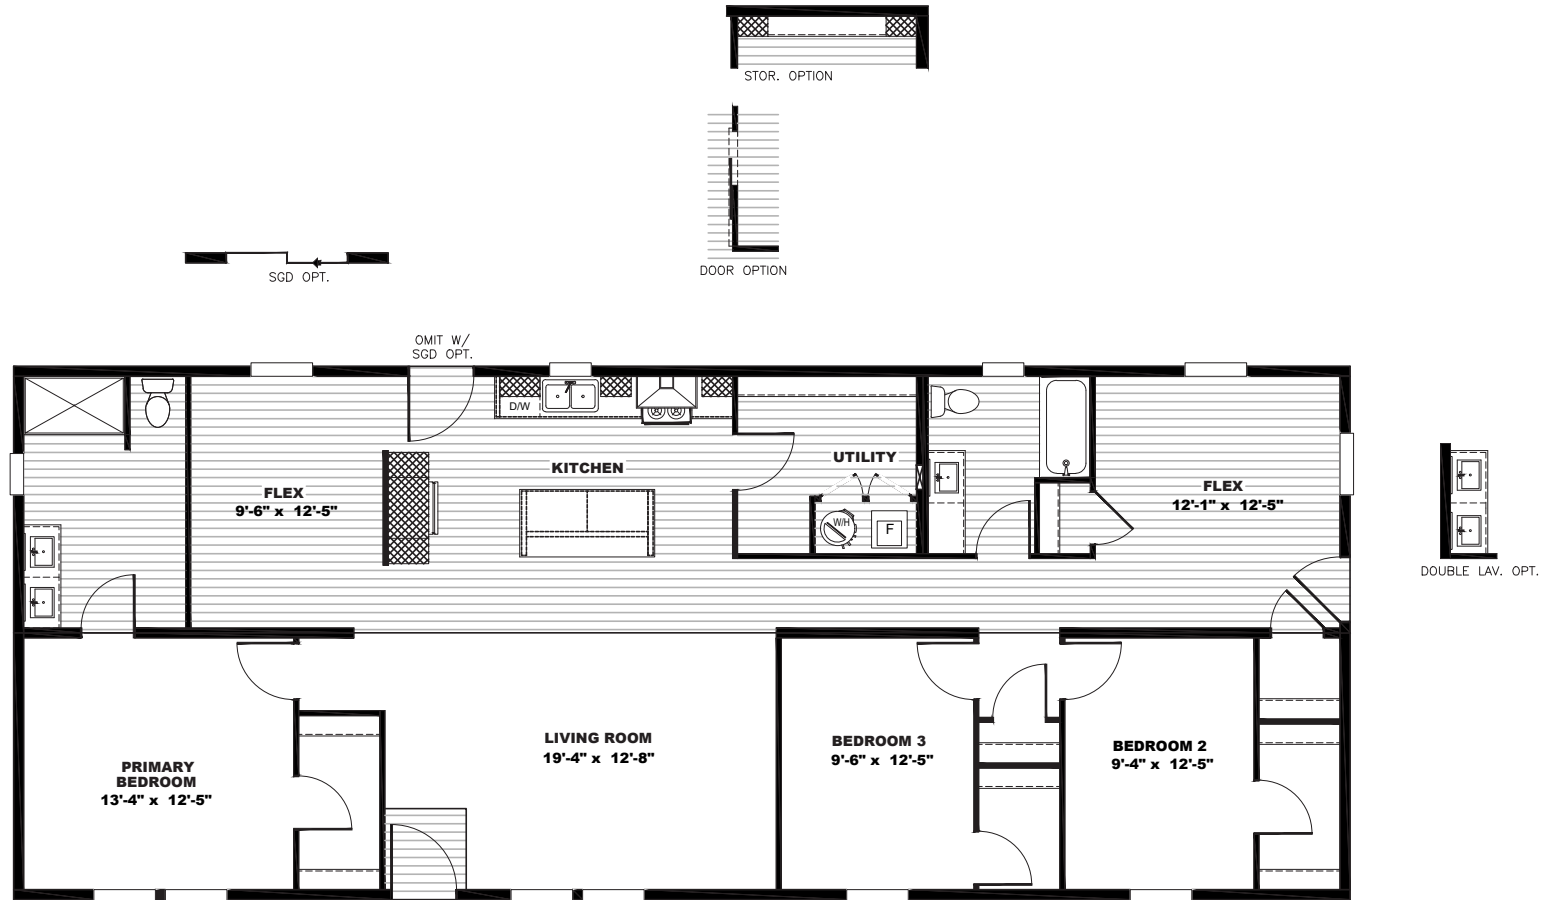

Tideswell

Tempo Series - Multi Section

1,738 SQ. FT. (Approximate) 3 Bedroom, 2 Bath

Last Updated: 9-19-25

THE HOME OUTLET
890 N. Arizona Ave.
Chandler, AZ 85225

TheHomeOutletAZ.com | 1-800-965-5401

IMPORTANT: Alta Cima Corp reserves the right to modify, cancel or substitute products or features of this event at any time without prior notice or obligation. Pictures and other promotional materials are representative and may depict or contain floor plans, square footages, elevations, options, upgrades, extra design features, decorations, floor coverings, specialty light fixtures, custom paint and wall coverings, window treatments, landscaping, sound and alarm systems, furnishings, appliances, and other designer/decorator features and amenities that are not included as part of the home and/or may not be available at all locations. Home, pricing and community information is subject to change, and homes to prior sale, at any time without notice or obligation. ©2020 Alta Cima Corp. All rights reserved.