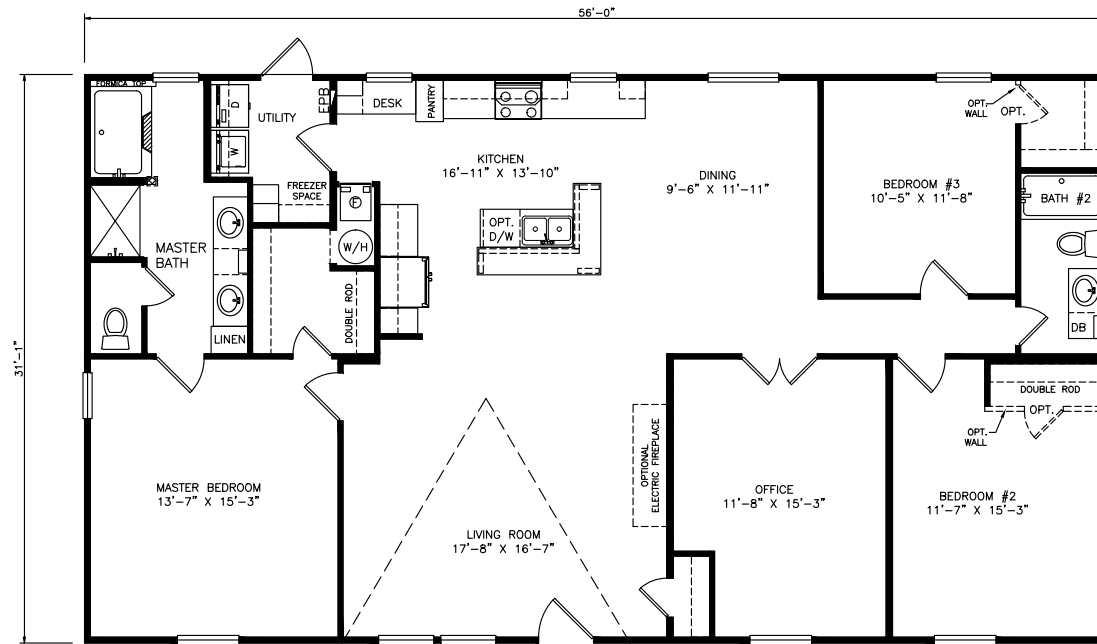

Tupelo

Heritage Series - Multi Section

1,746 SQ. FT. (Approximate) 3 Bedrooms, 2 Baths

Last Updated: 6-24-21

THE HOME OUTLET
890 N. Arizona Ave.
Chandler, AZ 85225

TheHomeOutletAZ.com | 1-800-965-5401

IMPORTANT: Alta Cima Corp reserves the right to modify, cancel or substitute products or features of this event at any time without prior notice or obligation. Pictures and other promotional materials are representative and may depict or contain floor plans, square footages, elevations, options, upgrades, extra design features, decorations, floor coverings, specialty light fixtures, custom paint and wall coverings, window treatments, landscaping, sound and alarm systems, furnishings, appliances, and other designer/decorator features and amenities that are not included as part of the home and/or may not be available at all locations. Home, pricing and community information is subject to change, and homes to prior sale, at any time without notice or obligation. ©2020 Alta Cima Corp. All rights reserved.