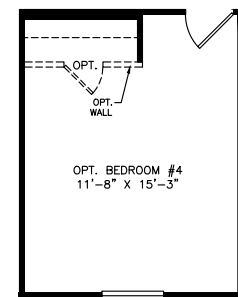

Tupelo

Heritage Series - Multi Section

1,746 SQ. FT. (Approximate) 3 Bedrooms, 2 Baths

Last Updated: 6-24-21

THE HOME OUTLET
890 N. Arizona Ave.
Chandler, AZ 85225

TheHomeOutletAZ.com | 1-800-965-5401

IMPORTANT: Alta Cima Corp reserves the right to modify, cancel or substitute products or features of this event at any time without prior notice or obligation. Pictures and other promotional materials are representative and may depict or contain floor plans, square footages, elevations, options, upgrades, extra design features, decorations, floor coverings, specialty light fixtures, custom paint and wall coverings, window treatments, landscaping, sound and alarm systems, furnishings, appliances, and other designer/decorator features and amenities that are not included as part of the home and/or may not be available at all locations. Home, pricing and community information is subject to change, and homes to prior sale, at any time without notice or obligation. ©2020 Alta Cima Corp. All rights reserved.