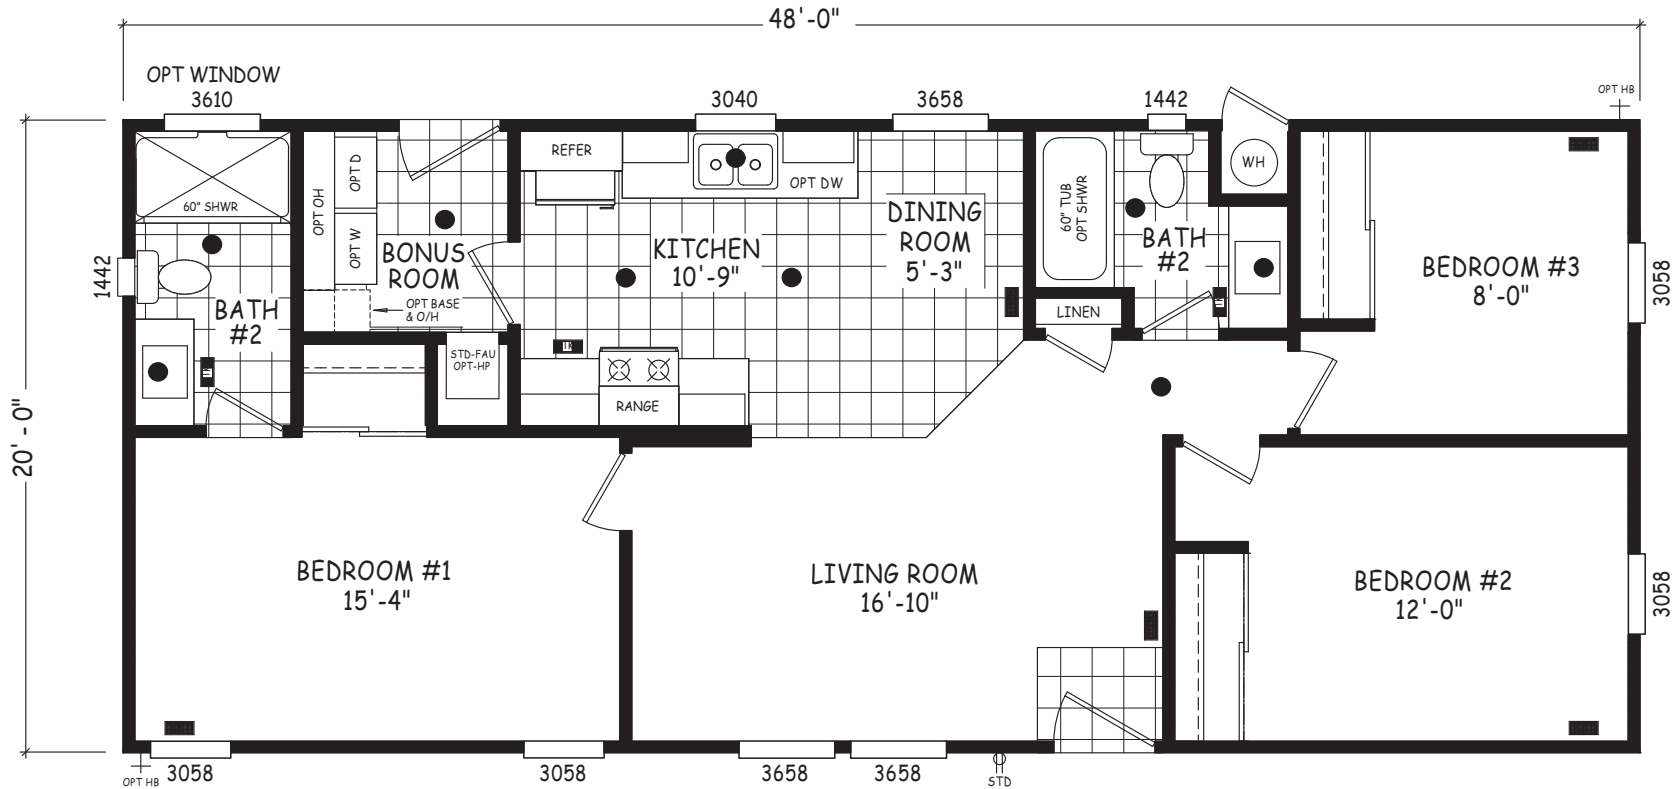

Twilight

Edge Series

960 SQ. FT. (Approximate) 3 Bedroom, 2 Bath

Last Updated: 5-8-24

THE HOME OUTLET
890 N. Arizona Ave.
Chandler, AZ 85225

TheHomeOutletAZ.com | 1-800-965-5401

IMPORTANT: Alta Cima Corp reserves the right to modify, cancel or substitute products or features of this event at any time without prior notice or obligation. Pictures and other promotional materials are representative and may depict or contain floor plans, square footages, elevations, options, upgrades, extra design features, decorations, floor coverings, specialty light fixtures, custom paint and wall coverings, window treatments, landscaping, sound and alarm systems, furnishings, appliances, and other designer/decorator features and amenities that are not included as part of the home and/or may not be available at all locations. Home, pricing and community information is subject to change, and homes to prior sale, at any time without notice or obligation. ©2020 Alta Cima Corp. All rights reserved.