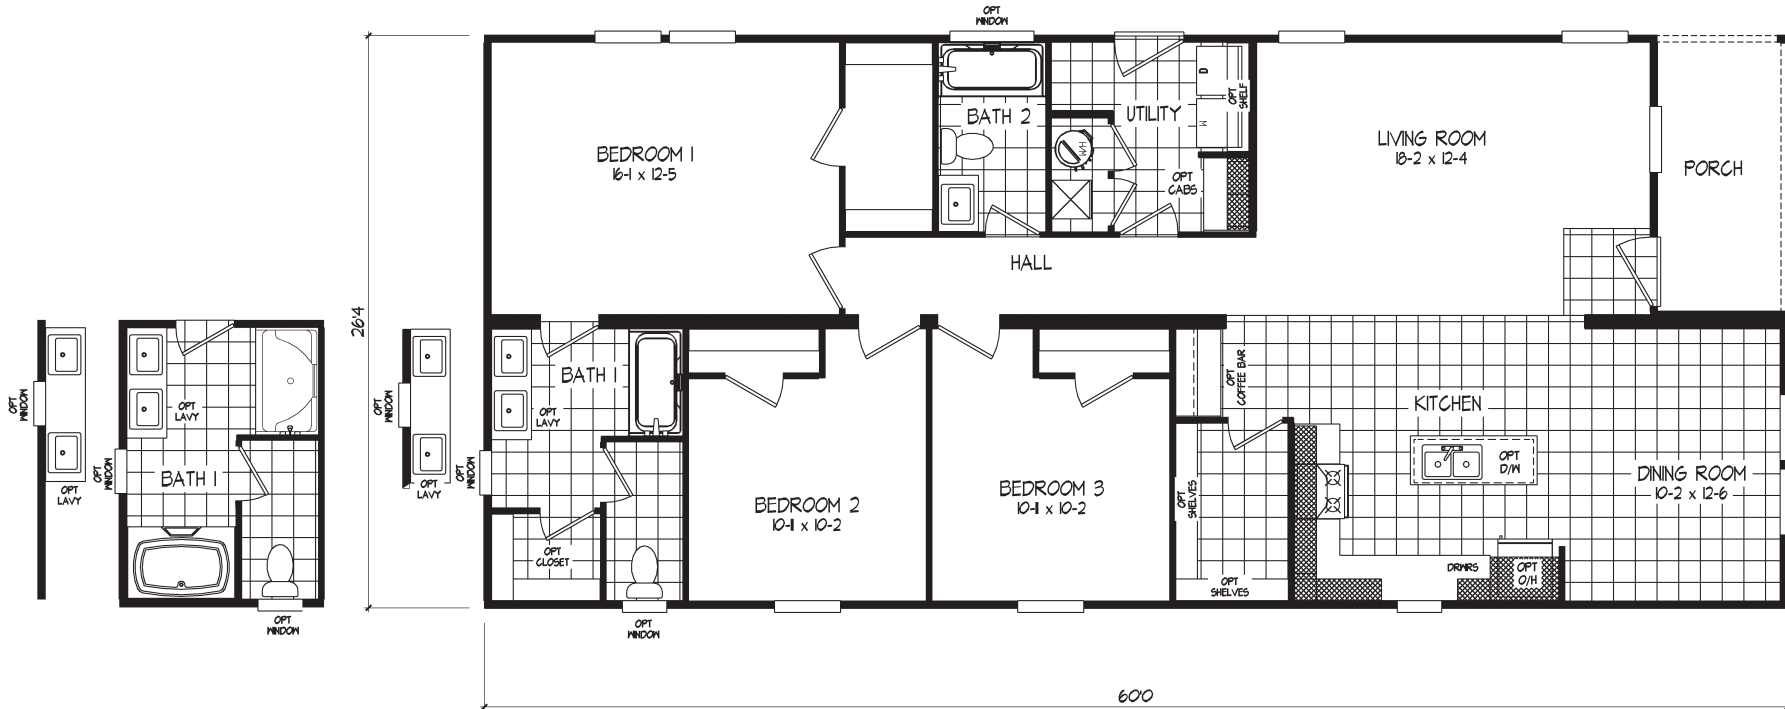

Tyler

Copper Ridge Series

1,422 SQ. FT. (Approximate) 3 Bedroom, 2 Bath

Last Updated: 5-13-26

THE HOME OUTLET
890 N. Arizona Ave.
Chandler, AZ 85225

TheHomeOutletAZ.com | 1-800-965-5401

IMPORTANT: Alta Cima Corp reserves the right to modify, cancel or substitute products or features of this event at any time without prior notice or obligation. Pictures and other promotional materials are representative and may depict or contain floor plans, square footages, elevations, options, upgrades, extra design features, decorations, floor coverings, specialty light fixtures, custom paint and wall coverings, window treatments, landscaping, sound and alarm systems, furnishings, appliances, and other designer/decorator features and amenities that are not included as part of the home and/or may not be available at all locations. Home, pricing and community information is subject to change, and homes to prior sale, at any time without notice or obligation. ©2020 Alta Cima Corp. All rights reserved.