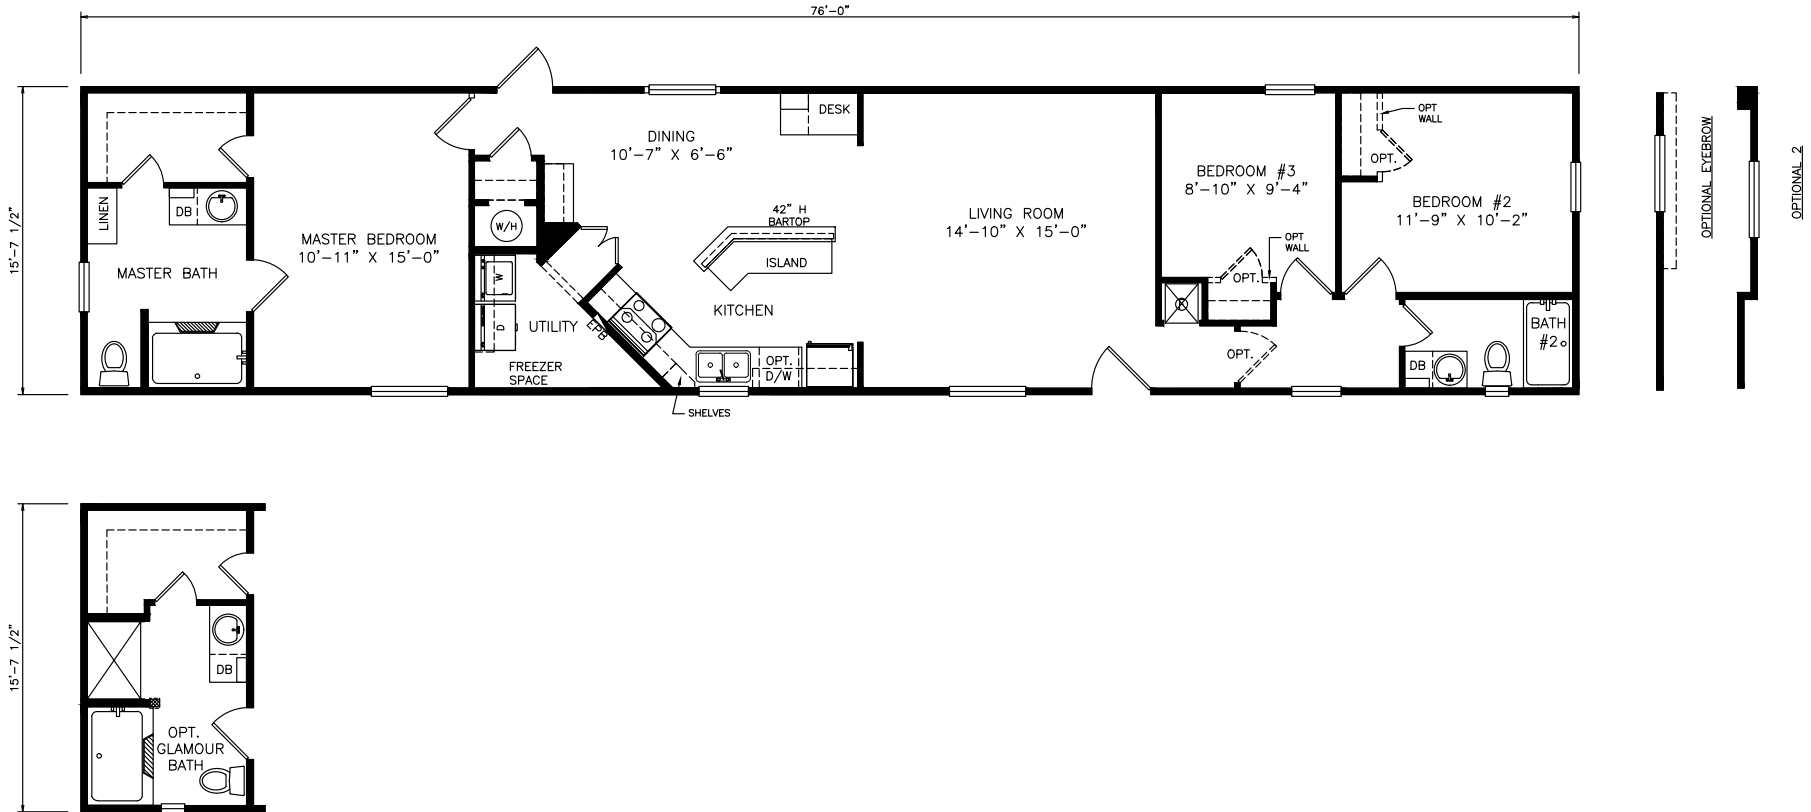

# Veranda

Classic Series - Single Section

1,193 SQ. FT. (Approximate) 3 Bedrooms, 2 Baths

Last Updated: 6-14-21

**THE HOME OUTLET**  
890 N. Arizona Ave.  
Chandler, AZ 85225

**TheHomeOutletAZ.com | 1-800-965-5401**