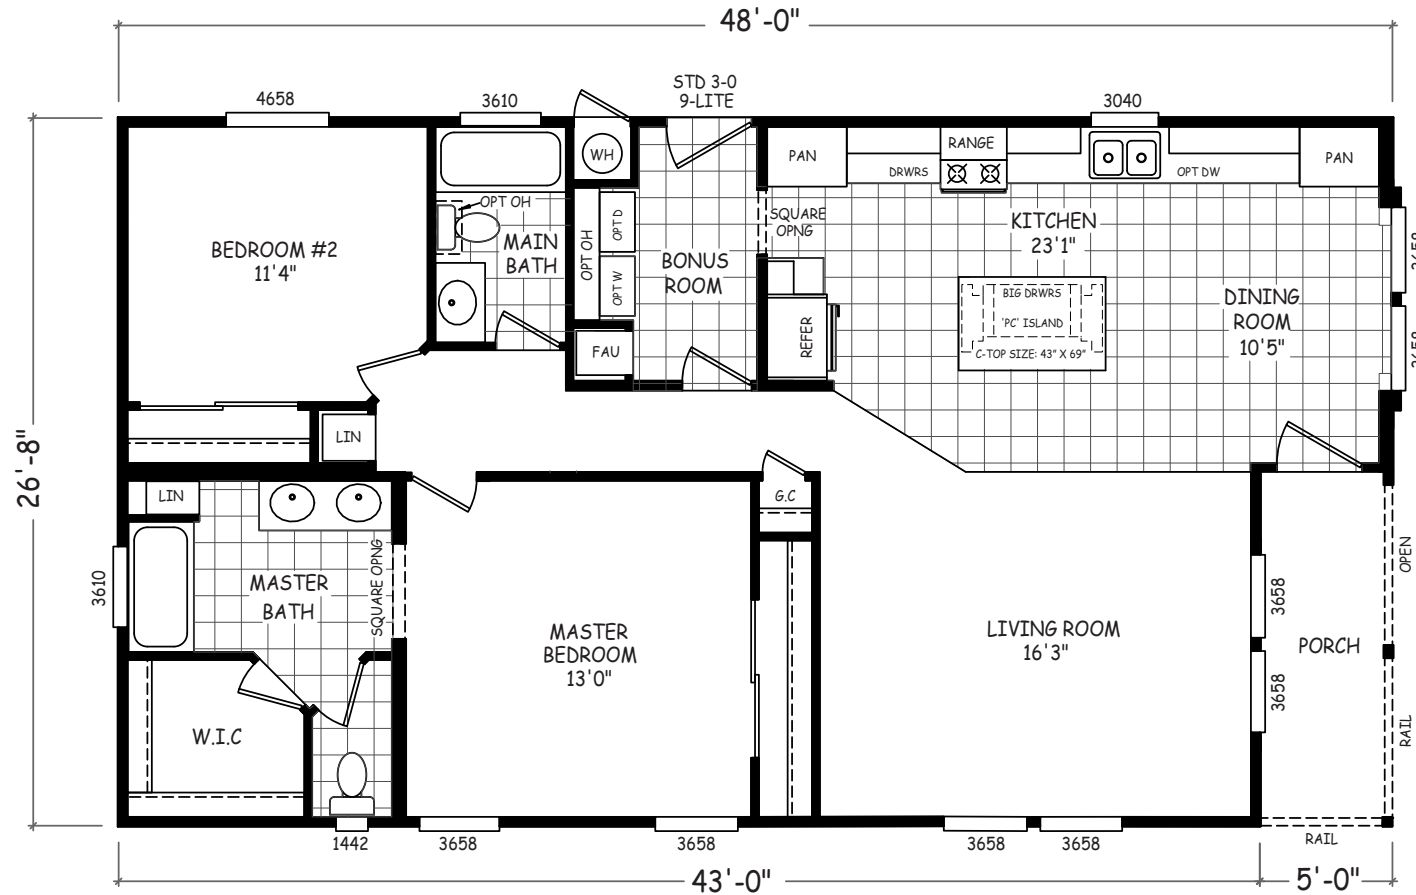

Vermillion

Sedona Ridge Classic Series

1,280 SQ. FT. (Approximate) 2 Bedroom, 2 Bath

Last Updated: 2-2-23

THE HOME OUTLET
890 N. Arizona Ave.
Chandler, AZ 85225

TheHomeOutletAZ.com | 1-800-965-5401

IMPORTANT: Alta Cima Corp reserves the right to modify, cancel or substitute products or features of this event at any time without prior notice or obligation. Pictures and other promotional materials are representative and may depict or contain floor plans, square footages, elevations, options, upgrades, extra design features, decorations, floor coverings, specialty light fixtures, custom paint and wall coverings, window treatments, landscaping, sound and alarm systems, furnishings, appliances, and other designer/decorator features and amenities that are not included as part of the home and/or may not be available at all locations. Home, pricing and community information is subject to change, and homes to prior sale, at any time without notice or obligation. ©2020 Alta Cima Corp. All rights reserved.