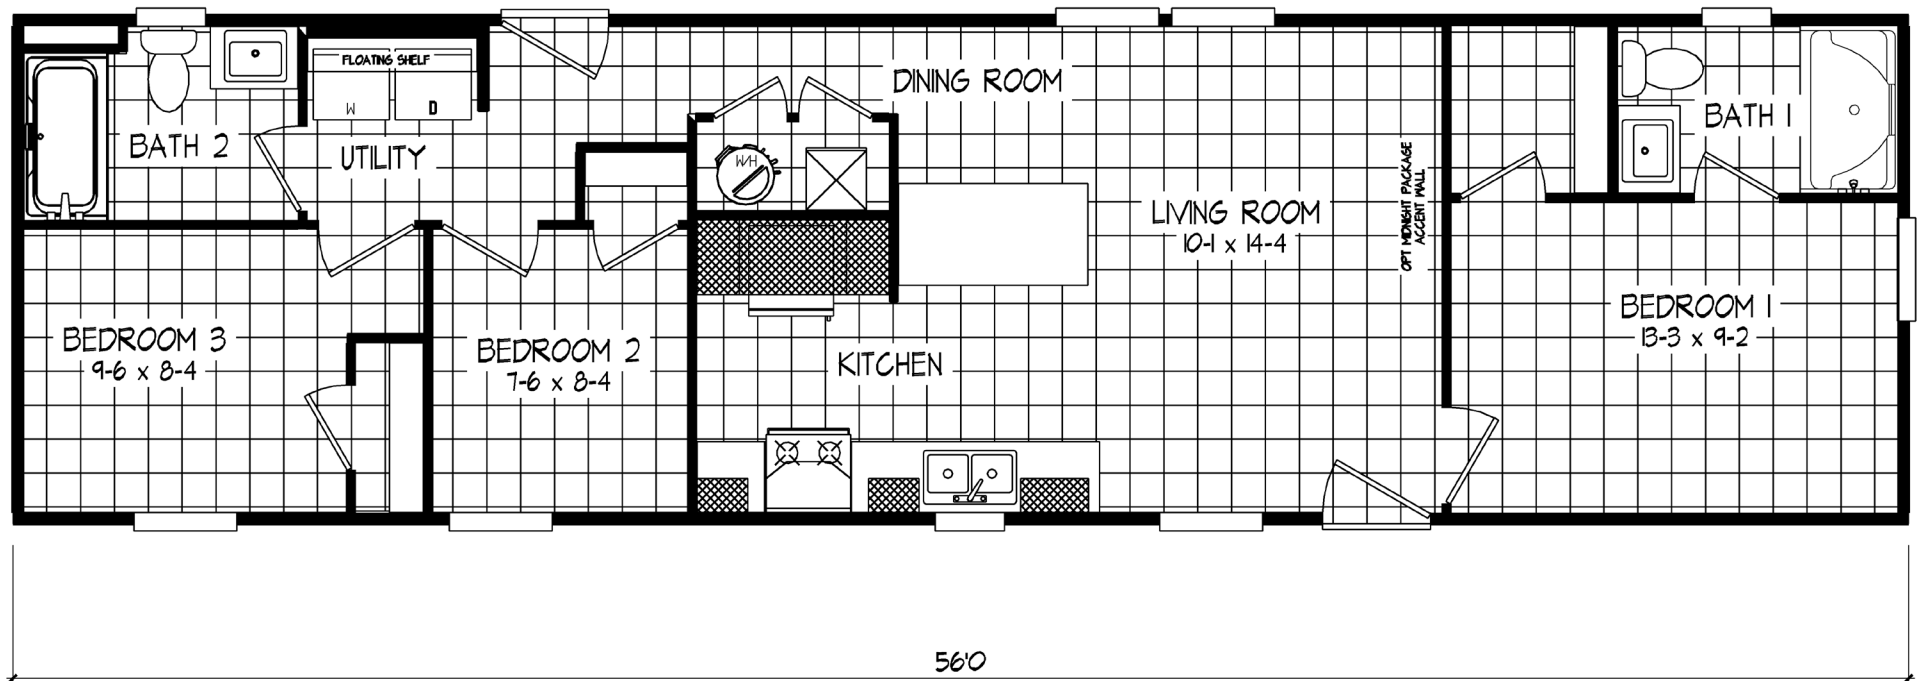

Wake Forest

Tempo Series - Single Section

840 SQ. FT. (Approximate) 3 Bedroom, 2 Bath

Last Updated: 2-24-25

THE HOME OUTLET
890 N. Arizona Ave.
Chandler, AZ 85225

TheHomeOutletAZ.com | 1-800-965-5401

IMPORTANT: Alta Cima Corp reserves the right to modify, cancel or substitute products or features of this event at any time without prior notice or obligation. Pictures and other promotional materials are representative and may depict or contain floor plans, square footages, elevations, options, upgrades, extra design features, decorations, floor coverings, specialty light fixtures, custom paint and wall coverings, window treatments, landscaping, sound and alarm systems, furnishings, appliances, and other designer/decorator features and amenities that are not included as part of the home and/or may not be available at all locations. Home, pricing and community information is subject to change, and homes to prior sale, at any time without notice or obligation. ©2020 Alta Cima Corp. All rights reserved.