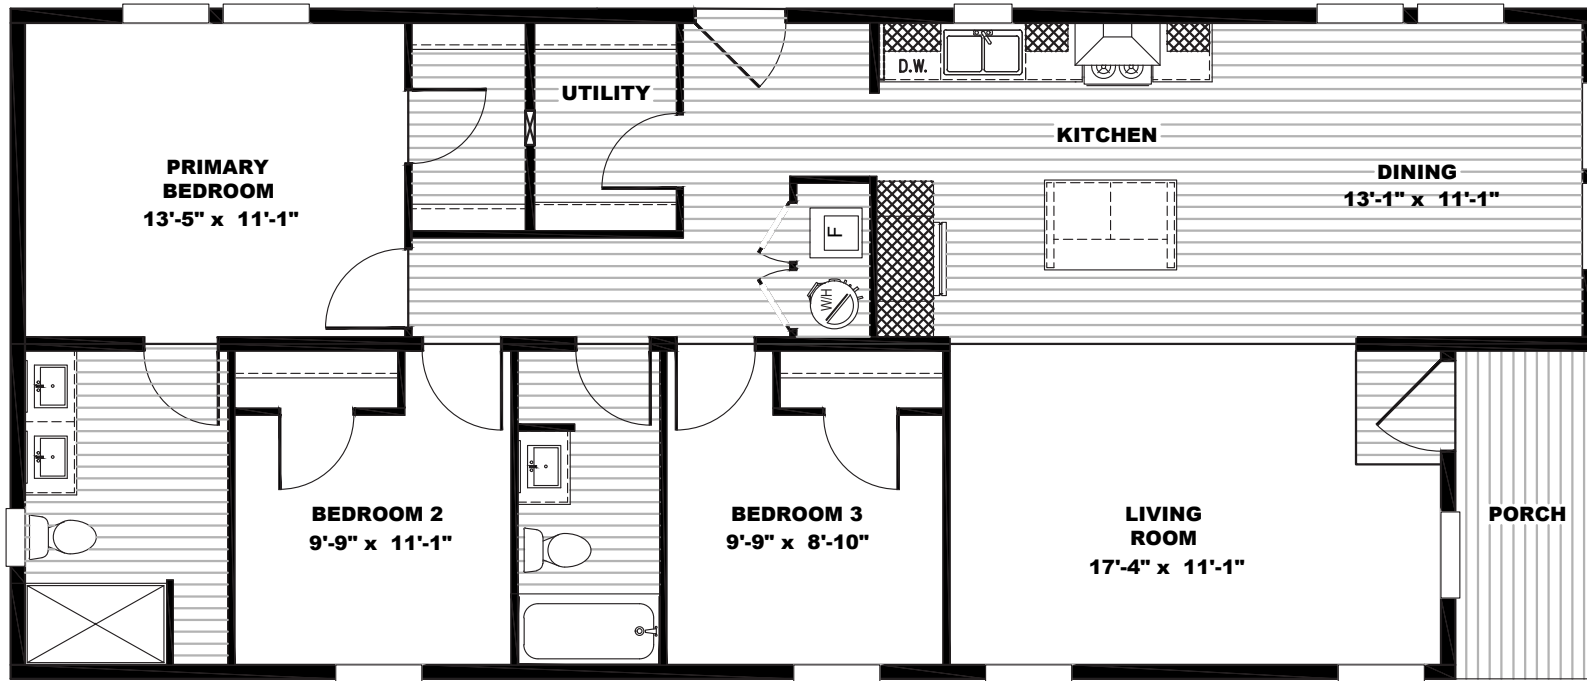

# Walfield

Tempo Porch Series - Multi Section

1,325 SQ. FT. (Approximate) 3 Bedroom, 2 Bath

Last Updated: 9-19-25

**THE HOME OUTLET**  
890 N. Arizona Ave.  
Chandler, AZ 85225

**TheHomeOutletAZ.com | 1-800-965-5401**