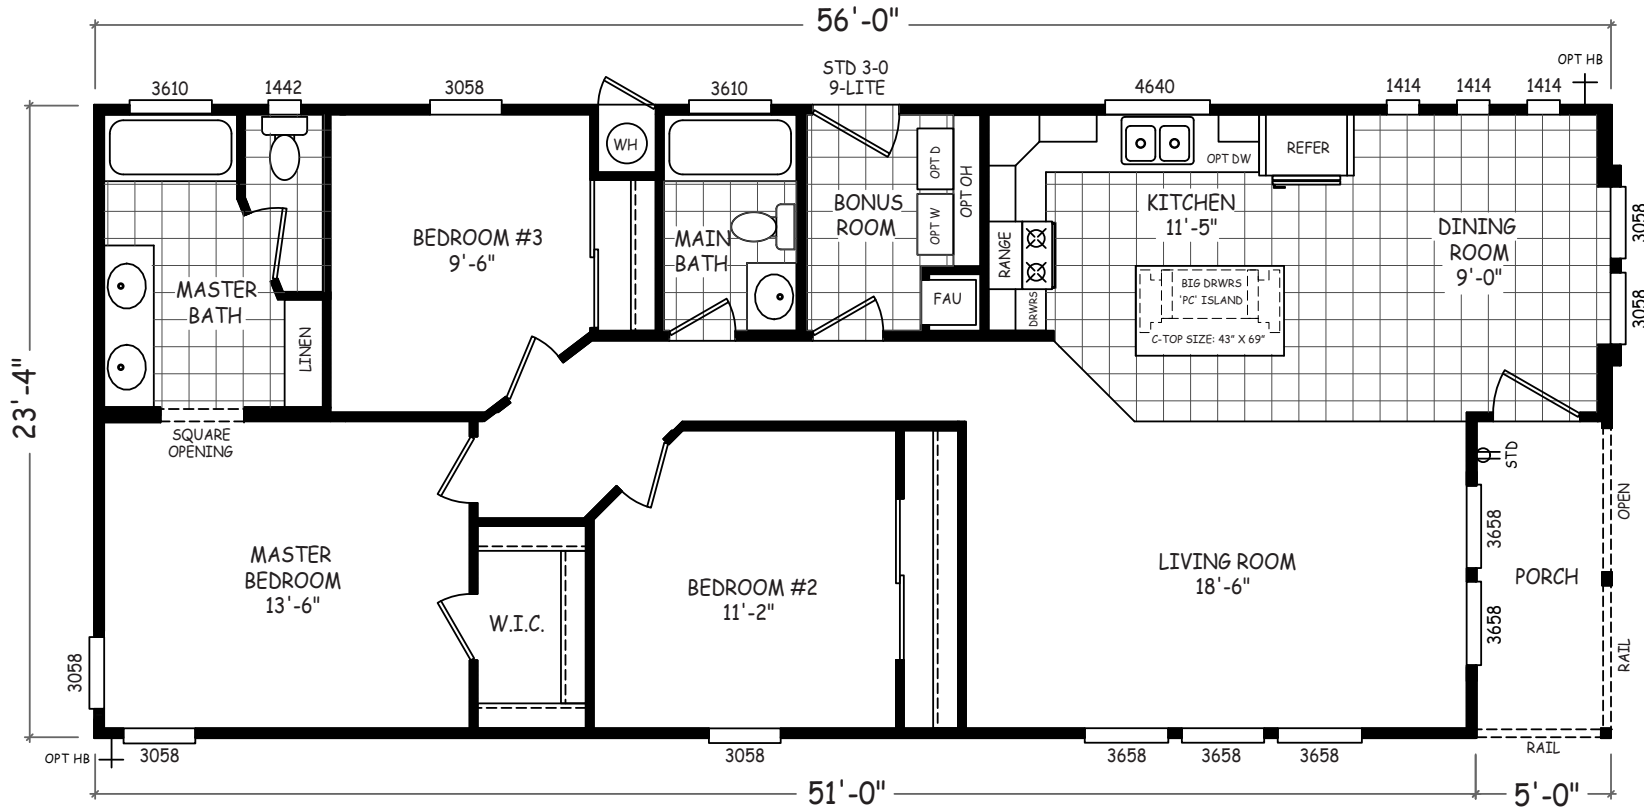

Warroad

Sedona Ridge Classic Series

1,306 SQ. FT. (Approximate) 3 Bedroom, 2 Bath

Last Updated: 5-21-24

THE HOME OUTLET
890 N. Arizona Ave.
Chandler, AZ 85225

TheHomeOutletAZ.com | 1-800-965-5401

IMPORTANT: Alta Cima Corp reserves the right to modify, cancel or substitute products or features of this event at any time without prior notice or obligation. Pictures and other promotional materials are representative and may depict or contain floor plans, square footages, elevations, options, upgrades, extra design features, decorations, floor coverings, specialty light fixtures, custom paint and wall coverings, window treatments, landscaping, sound and alarm systems, furnishings, appliances, and other designer/decorator features and amenities that are not included as part of the home and/or may not be available at all locations. Home, pricing and community information is subject to change, and homes to prior sale, at any time without notice or obligation. ©2020 Alta Cima Corp. All rights reserved.