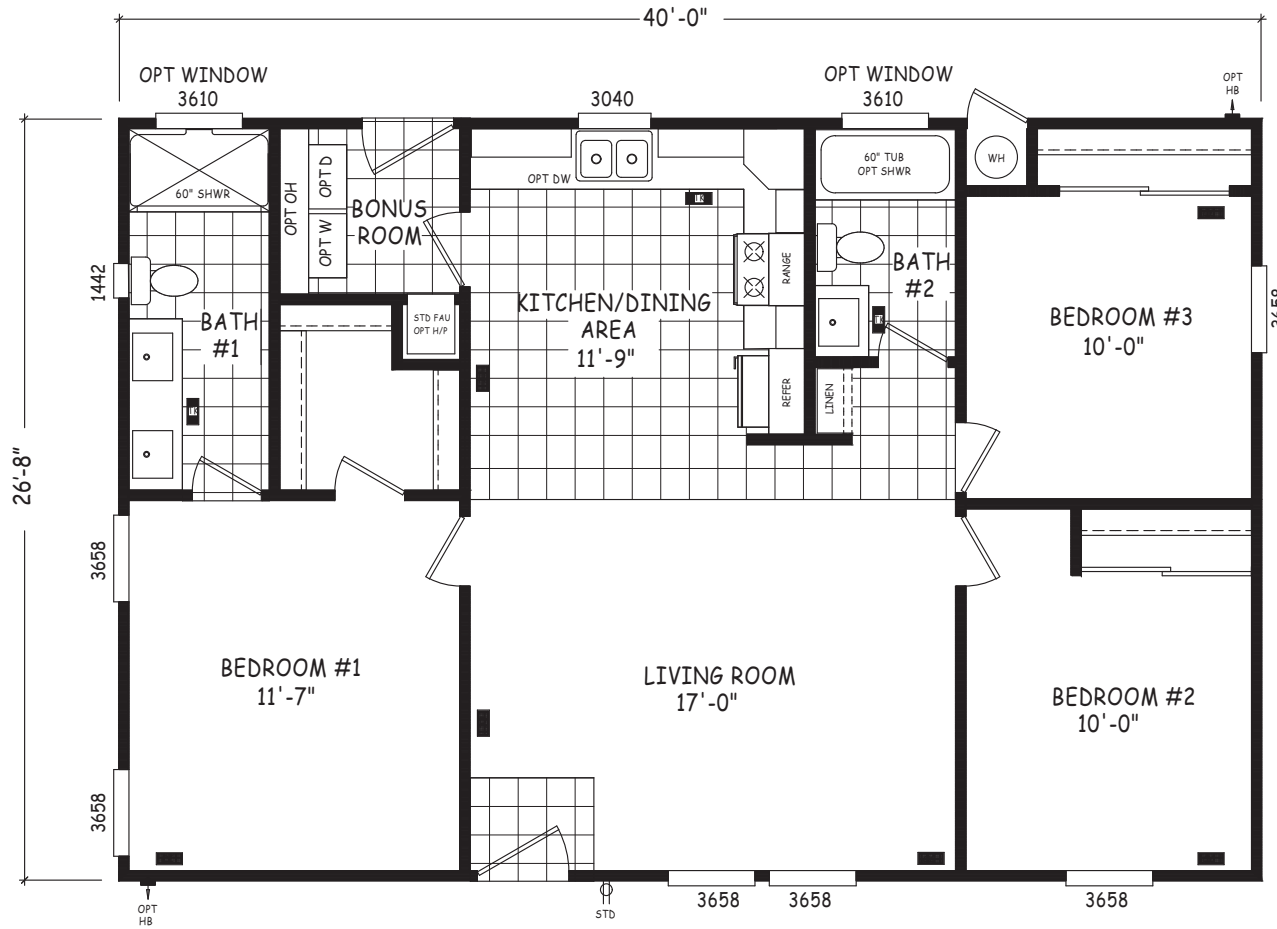

Weekville

Edge Series

1,067 SQ. FT. (Approximate) 3 Bedroom, 2 Bath

Last Updated: 8-22-22

THE HOME OUTLET
890 N. Arizona Ave.
Chandler, AZ 85225

TheHomeOutletAZ.com | 1-800-965-5401

IMPORTANT: Alta Cima Corp reserves the right to modify, cancel or substitute products or features of this event at any time without prior notice or obligation. Pictures and other promotional materials are representative and may depict or contain floor plans, square footages, elevations, options, upgrades, extra design features, decorations, floor coverings, specialty light fixtures, custom paint and wall coverings, window treatments, landscaping, sound and alarm systems, furnishings, appliances, and other designer/decorator features and amenities that are not included as part of the home and/or may not be available at all locations. Home, pricing and community information is subject to change, and homes to prior sale, at any time without notice or obligation. ©2020 Alta Cima Corp. All rights reserved.