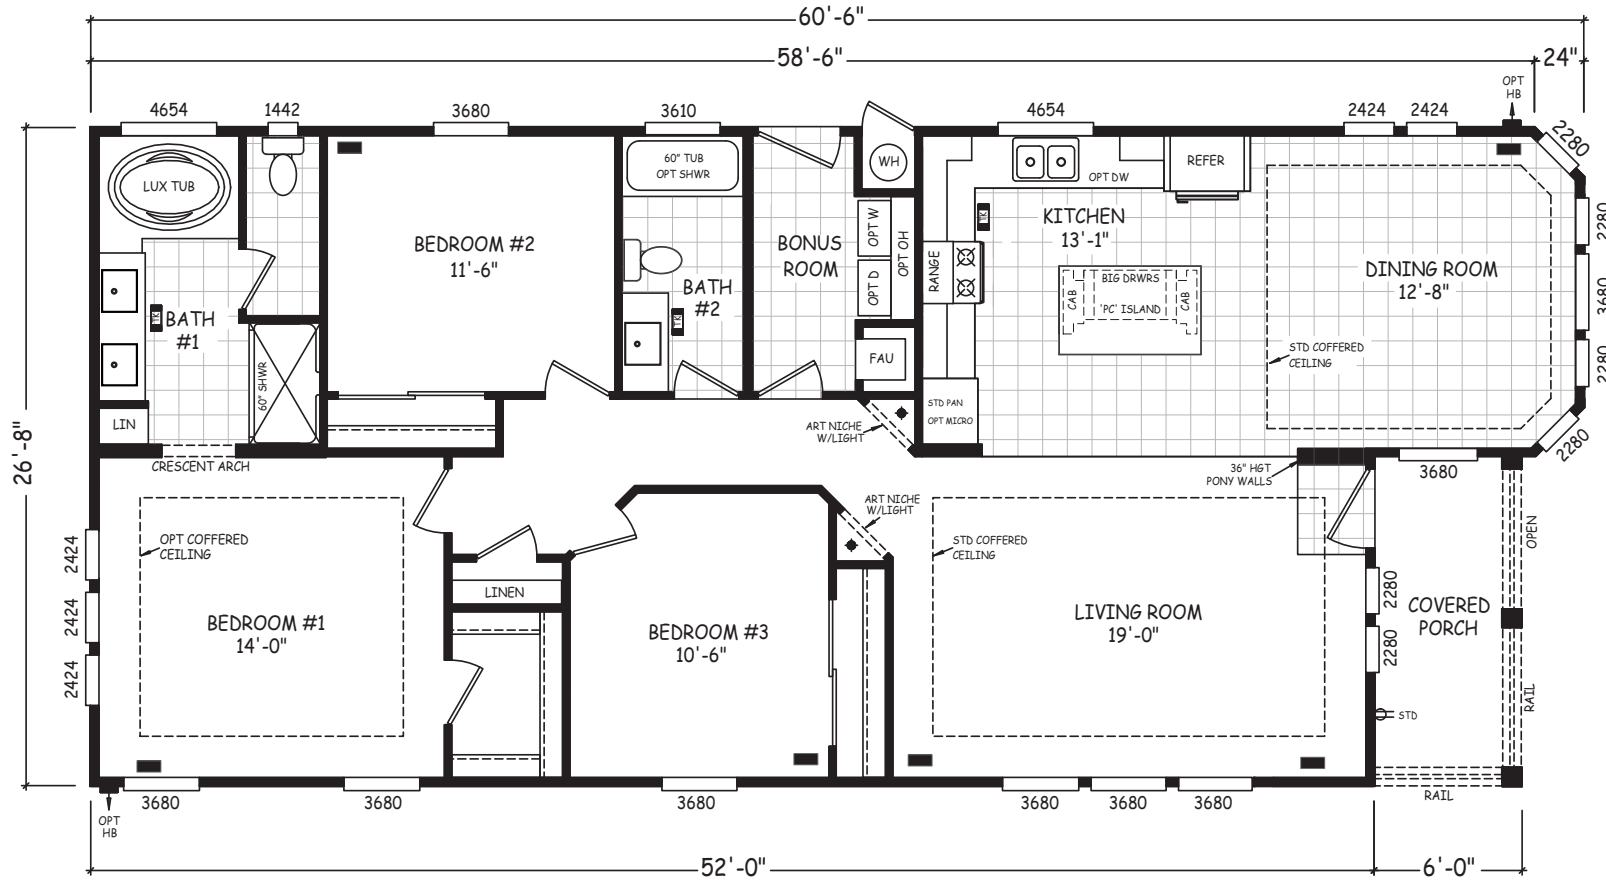

Wesson

Pacifica Series

1,576 SQ. FT. (Approximate) 3 Bedroom, 2 Bath

Last Updated: 8-22-22

THE HOME OUTLET
890 N. Arizona Ave.
Chandler, AZ 85225

TheHomeOutletAZ.com | 1-800-965-5401

IMPORTANT: Alta Cima Corp reserves the right to modify, cancel or substitute products or features of this event at any time without prior notice or obligation. Pictures and other promotional materials are representative and may depict or contain floor plans, square footages, elevations, options, upgrades, extra design features, decorations, floor coverings, specialty light fixtures, custom paint and wall coverings, window treatments, landscaping, sound and alarm systems, furnishings, appliances, and other designer/decorator features and amenities that are not included as part of the home and/or may not be available at all locations. Home, pricing and community information is subject to change, and homes to prior sale, at any time without notice or obligation. ©2020 Alta Cima Corp. All rights reserved.