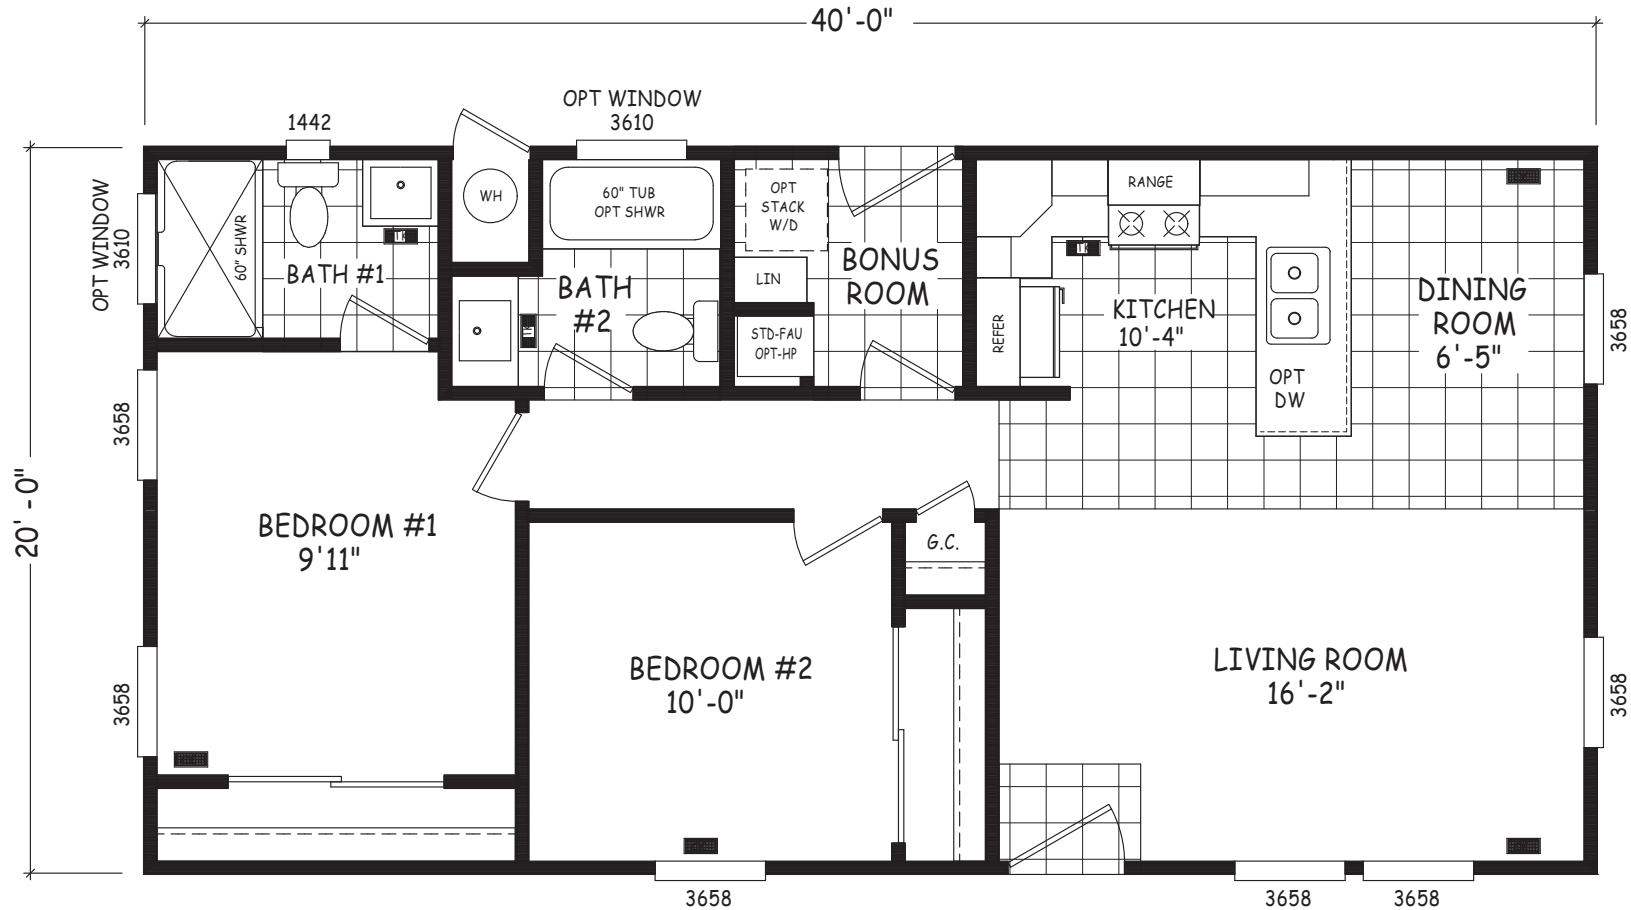

Whetstine

Edge Series

800 SQ. FT. (Approximate) 2 Bedroom, 2 Bath

Last Updated: 8-22-22

THE HOME OUTLET
890 N. Arizona Ave.
Chandler, AZ 85225

TheHomeOutletAZ.com | 1-800-965-5401

IMPORTANT: Alta Cima Corp reserves the right to modify, cancel or substitute products or features of this event at any time without prior notice or obligation. Pictures and other promotional materials are representative and may depict or contain floor plans, square footages, elevations, options, upgrades, extra design features, decorations, floor coverings, specialty light fixtures, custom paint and wall coverings, window treatments, landscaping, sound and alarm systems, furnishings, appliances, and other designer/decorator features and amenities that are not included as part of the home and/or may not be available at all locations. Home, pricing and community information is subject to change, and homes to prior sale, at any time without notice or obligation. ©2020 Alta Cima Corp. All rights reserved.