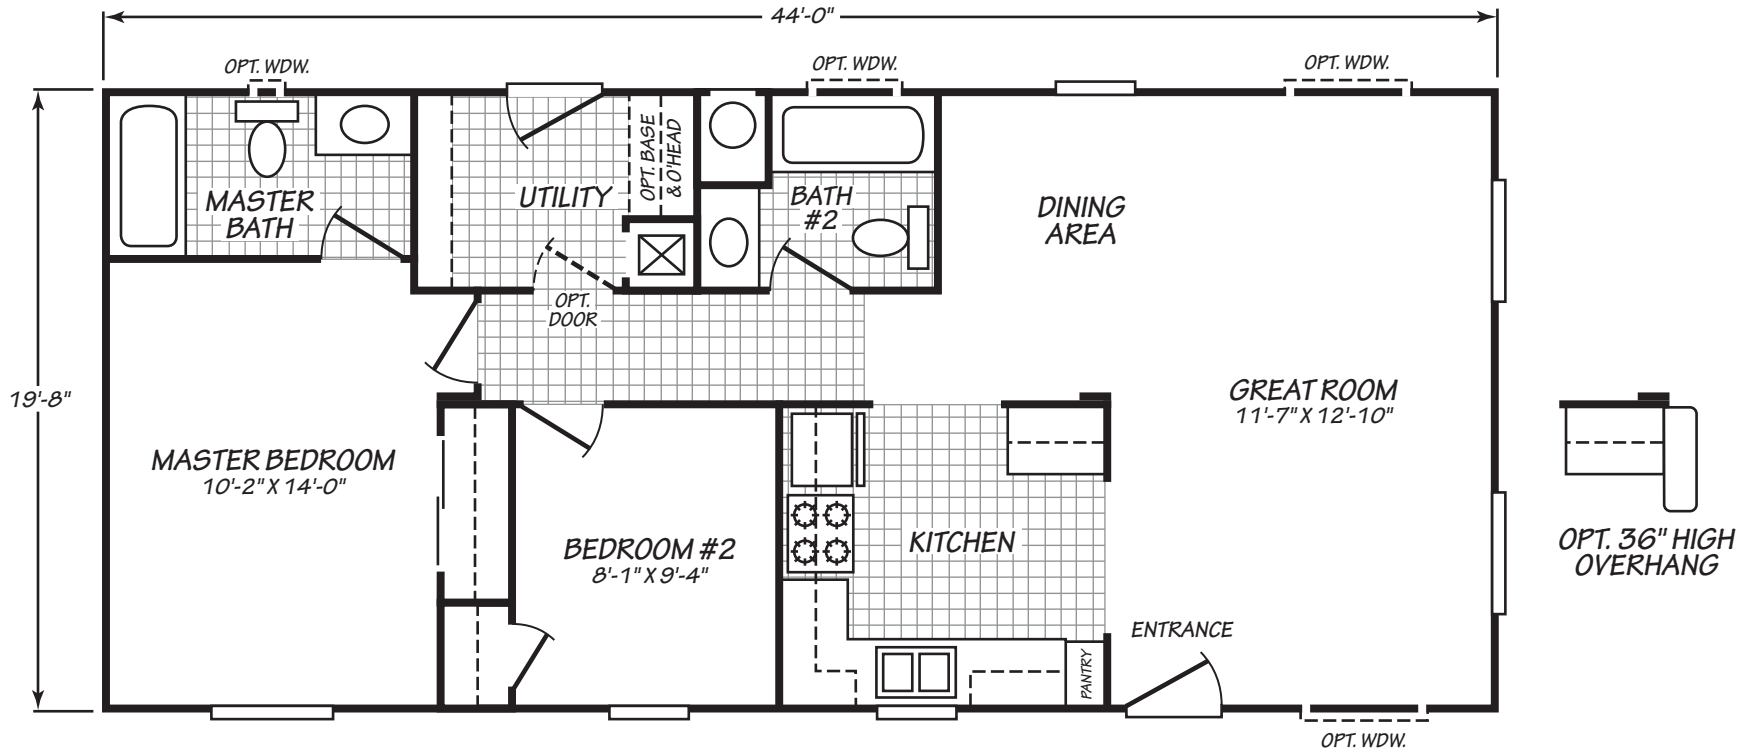

Windfall

Canyon Lake Series

865 SQ. FT. (Approximate) 2 Bedroom, 2 Bath

Last Updated: 1-24-24

THE HOME OUTLET
890 N. Arizona Ave.
Chandler, AZ 85225

TheHomeOutletAZ.com | 1-800-965-5401

IMPORTANT: Alta Cima Corp reserves the right to modify, cancel or substitute products or features of this event at any time without prior notice or obligation. Pictures and other promotional materials are representative and may depict or contain floor plans, square footages, elevations, options, upgrades, extra design features, decorations, floor coverings, specialty light fixtures, custom paint and wall coverings, window treatments, landscaping, sound and alarm systems, furnishings, appliances, and other designer/decorator features and amenities that are not included as part of the home and/or may not be available at all locations. Home, pricing and community information is subject to change, and homes to prior sale, at any time without notice or obligation. ©2020 Alta Cima Corp. All rights reserved.