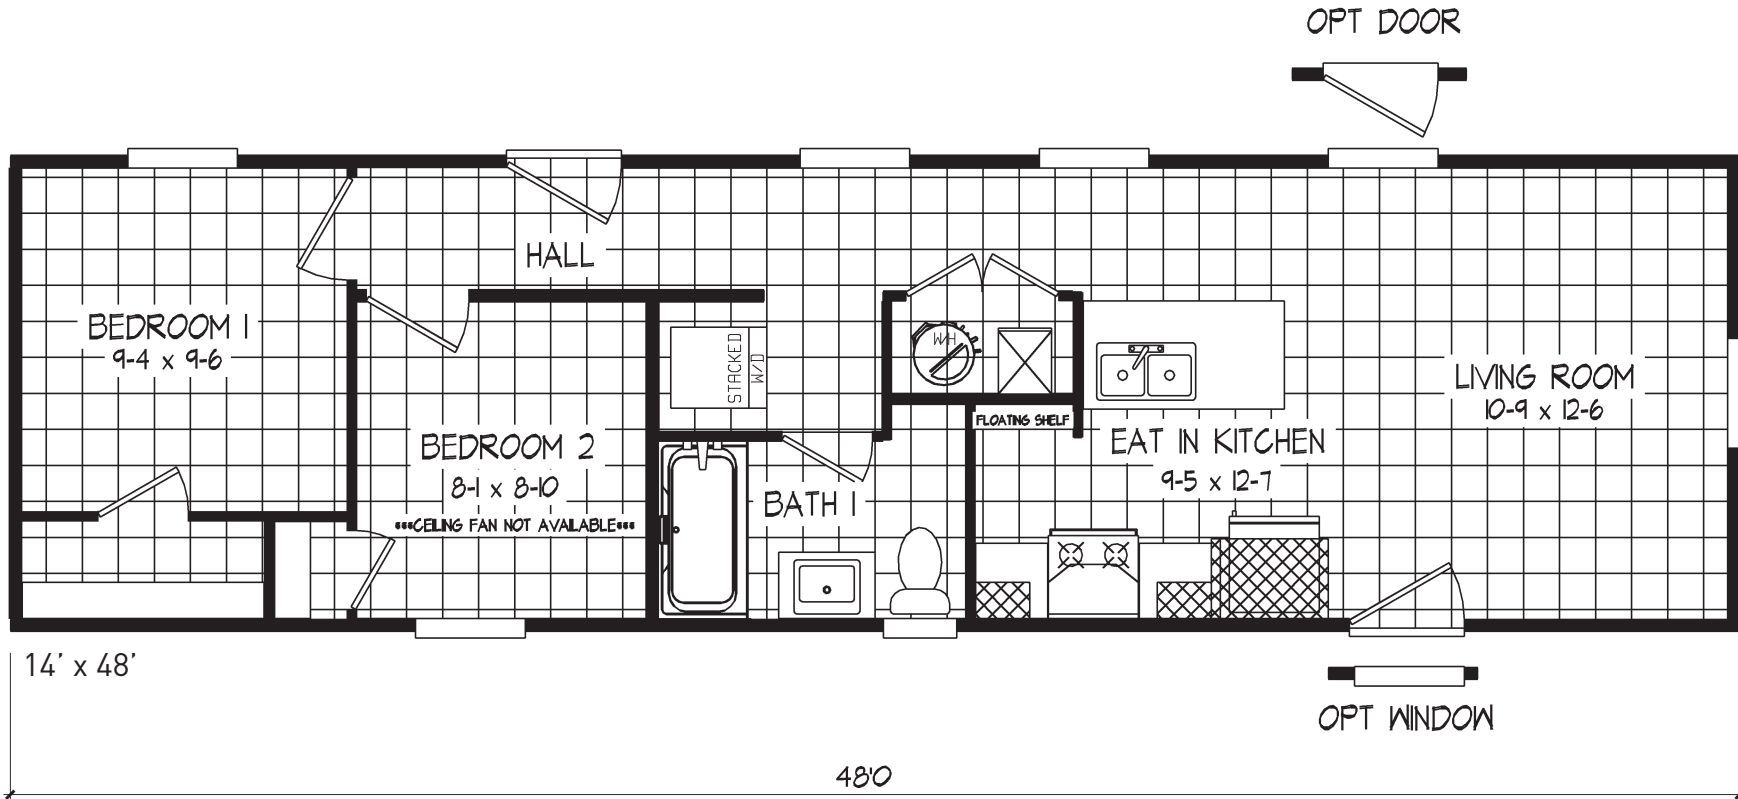

Wisbech

Tempo Series - Single Section

632 SQ. FT. (Approximate) 2 Bedroom, 1 Bath

Last Updated: 9-20-23

Alternate Door Location Available

THE HOME OUTLET
890 N. Arizona Ave.
Chandler, AZ 85225

TheHomeOutletAZ.com | 1-800-965-5401