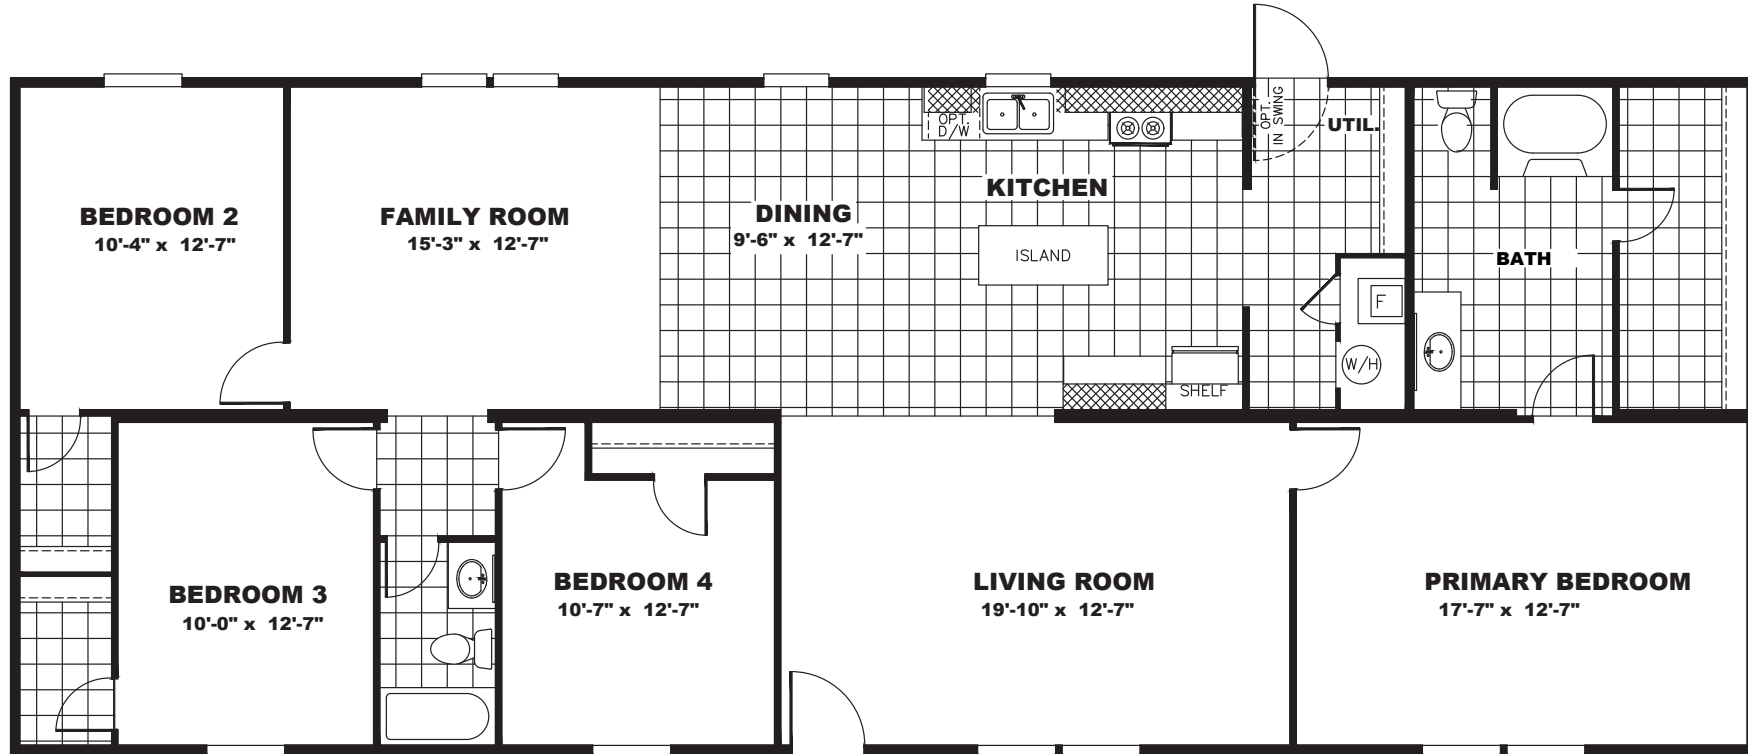

Woodruff

TRU Homes Series - Multi Section

1,791 SQ. FT. (Approximate) 4 Bedroom, 2 Bath

Last Updated: 12-10-21

28' x 68' Pride

THE HOME OUTLET
890 N. Arizona Ave.
Chandler, AZ 85225

TheHomeOutletAZ.com | 1-800-965-5401