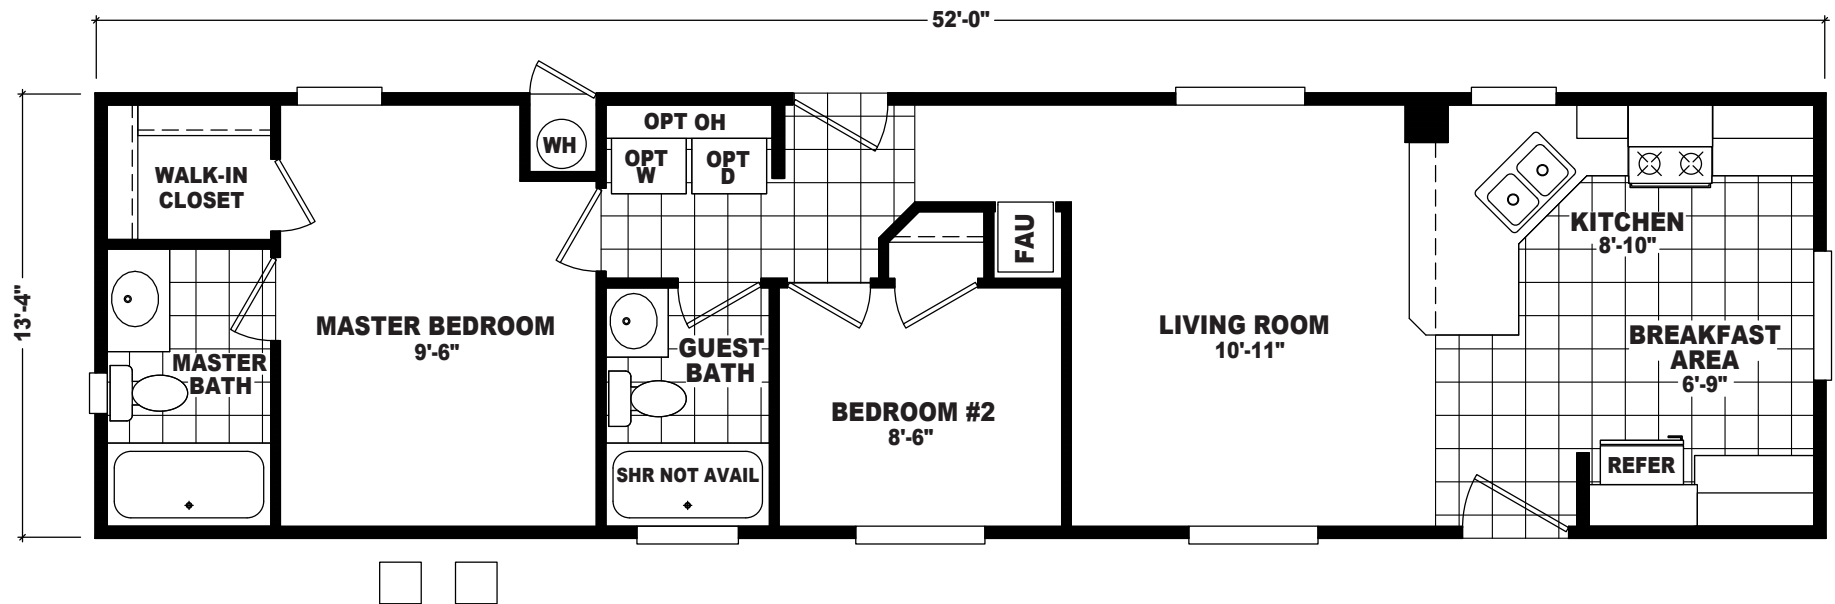

Worcester

EP Single Section Series

693 SQ. FT. (Approximate) 2 Bedroom, 2 Bath

Last Updated: 9-19-22

THE HOME OUTLET
890 N. Arizona Ave.
Chandler, AZ 85225

TheHomeOutletAZ.com | 1-800-965-5401

IMPORTANT: Alta Cima Corp reserves the right to modify, cancel or substitute products or features of this event at any time without prior notice or obligation. Pictures and other promotional materials are representative and may depict or contain floor plans, square footages, elevations, options, upgrades, extra design features, decorations, floor coverings, specialty light fixtures, custom paint and wall coverings, window treatments, landscaping, sound and alarm systems, furnishings, appliances, and other designer/decorator features and amenities that are not included as part of the home and/or may not be available at all locations. Home, pricing and community information is subject to change, and homes to prior sale, at any time without notice or obligation. ©2020 Alta Cima Corp. All rights reserved.