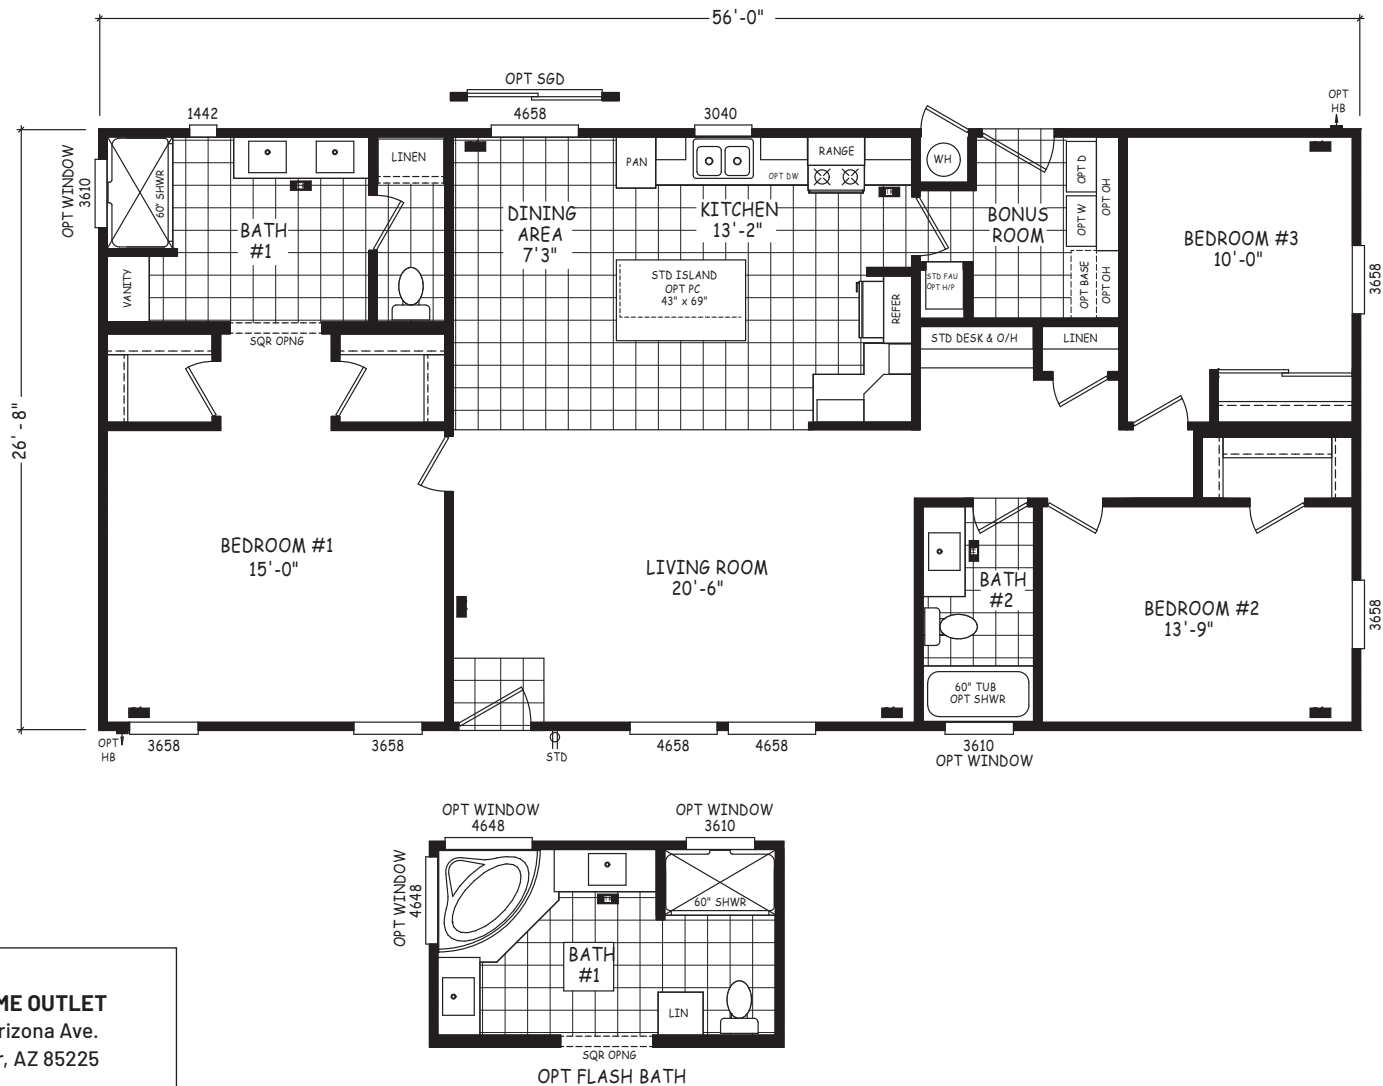

# Wrentham

Edge Series

1,494 SQ. FT. (Approximate) 3 Bedroom, 2 Bath

Last Updated: 8-22-22

**THE HOME OUTLET**  
890 N. Arizona Ave.  
Chandler, AZ 85225

**TheHomeOutletAZ.com | 1-800-965-5401**

**IMPORTANT:** Alta Cima Corp reserves the right to modify, cancel or substitute products or features of this event at any time without prior notice or obligation. Pictures and other promotional materials are representative and may depict or contain floor plans, square footages, elevations, options, upgrades, extra design features, decorations, floor coverings, specialty light fixtures, custom paint and wall coverings, window treatments, landscaping, sound and alarm systems, furnishings, appliances, and other designer/decorator features and amenities that are not included as part of the home and/or may not be available at all locations. Home, pricing and community information is subject to change, and homes to prior sale, at any time without notice or obligation. ©2020 Alta Cima Corp. All rights reserved.