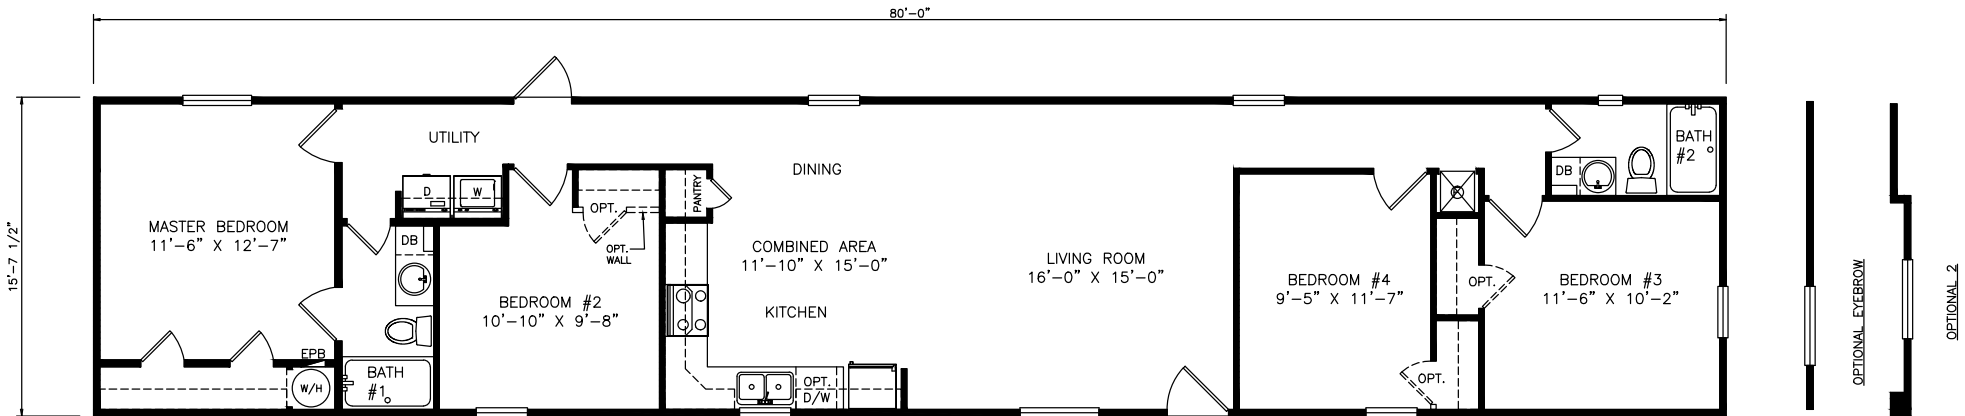

Wynstone

Heritage Series - Single Section

1,256 SQ. FT. (Approximate) 4 Bedrooms, 2 Baths

Last Updated: 6-22-21

THE HOME OUTLET
890 N. Arizona Ave.
Chandler, AZ 85225

TheHomeOutletAZ.com | 1-800-965-5401

IMPORTANT: Alta Cima Corp reserves the right to modify, cancel or substitute products or features of this event at any time without prior notice or obligation. Pictures and other promotional materials are representative and may depict or contain floor plans, square footages, elevations, options, upgrades, extra design features, decorations, floor coverings, specialty light fixtures, custom paint and wall coverings, window treatments, landscaping, sound and alarm systems, furnishings, appliances, and other designer/decorator features and amenities that are not included as part of the home and/or may not be available at all locations. Home, pricing and community information is subject to change, and homes to prior sale, at any time without notice or obligation. ©2020 Alta Cima Corp. All rights reserved.